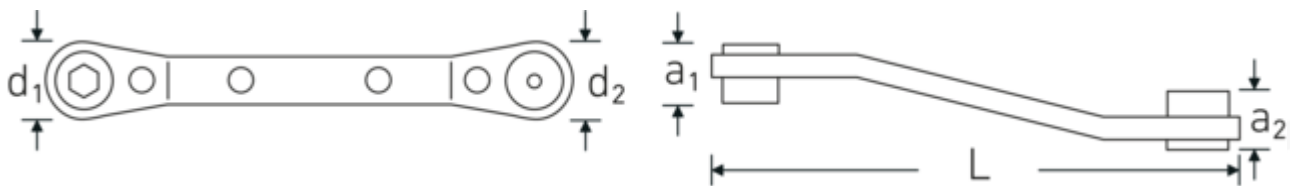

Bit ratchet wrench 1/4 x 5/16"

25B

Product no. **41541620**
 GTIN **4018754094493**
 Model **25 B**
RATSCHENRINGSCHLUESSEL

Label. 1/4 x 5/16 Bit ratchet wrench L.138mm

Technical Drawing.

Technical Attributes.

a1	15 mm
a2	17 mm
Internal hex drive (inch)	1/4 x 5/16
d1	20 mm
d2	23 mm
Length mm (L)	138 mm

Logistics data.

Depth mm (IFS)	140
Width mm (IFS)	25
Height mm (IFS)	25
WEEE/ElektroG	nicht ear-pflichtig
Length (packed, mm)	140
Width (packed, mm)	25
Height (packed, mm)	25
Volume (packed, dm3)	0.0875 dm3
Product no.	41541620
Weight (gross, kg)	0,105
Weight PAP (kg)	0,000
Weight PVC (kg)	0,004
GTIN	4018754094493