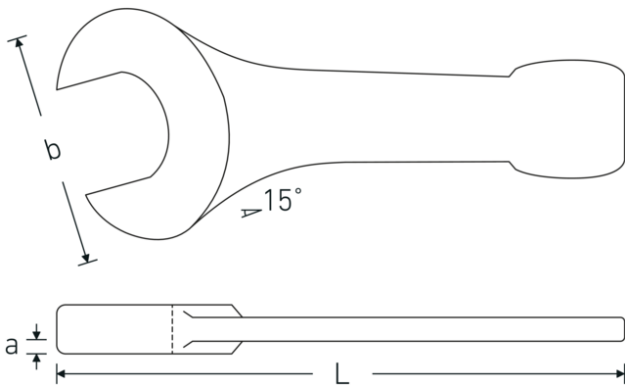

## Open-ended striking spanner

**4204**

Product no. **42040032**  
GTIN **4018754023677**  
Model **4204 32**

**Label.** Open-ended striking spanner Spanner size 32mm L.190mm

**Features.**

- DIN 133
- special tool steel, grey finish

### Technical Drawing.

### Technical Attributes.

<b>a</b>	17 mm
<b>Width mm (b)</b>	62 mm
<b>DIN</b>	DIN 133
<b>Length mm (L)</b>	190 mm
<b>Spanner size 1 [mm]</b>	32 mm

42040090	4204 90	Open-ended striking spanner Spanner size 90mm L.445mm	4018754023790
42040095	4204 95	Open-ended striking spanner Spanner size 95mm L.445mm	4018754023806
42040100	4204 100	Open-ended striking spanner Spanner size 100mm L.485mm	4018754023813
42040105	4204 105	Open-ended striking spanner Spanner size 105mm L.485mm	4018754023820