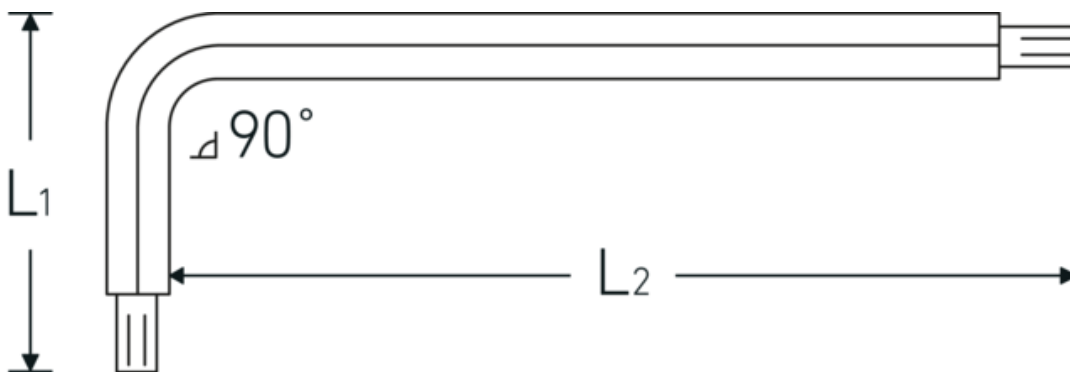

## Hex key with ball end for socket head bolts

10767

Product no. **43263003**  
 GTIN **4018754332793**  
 Model **10767 3 KUGELKOPF-  
 WINKELSCHRAUBENDREHER  
 SECHSKANT**

### Label.

Hex key with ball end for socket head bolts Hex drive 3mm L.20mm x 124mm

### Technical Attributes.

Drive profile	hex
External hex drive (mm)	3 mm
L1	20 mm
L2	124 mm

### Logistics data.

Depth mm (IFS)	125
Width mm (IFS)	22
Height mm (IFS)	3
Length (packed, mm)	125
Width (packed, mm)	22
Height (packed, mm)	3
Volume (packed, dm <sup>3</sup> )	0.00825 dm <sup>3</sup>
Product no.	43263003
Weight (gross, kg)	0,088