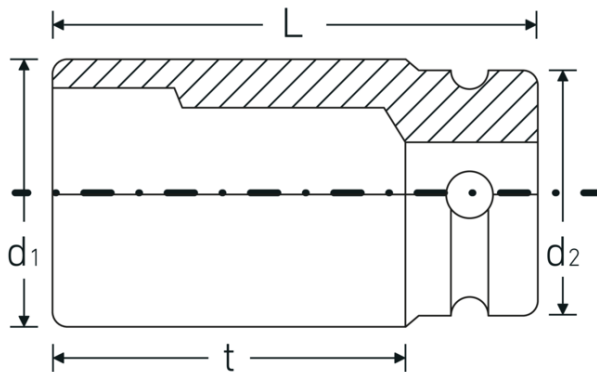

IMPACT sockets 1/2"

2309

Product no. 23090221
GTIN 4018754265787
Model 2309 21

Label. IMPACT socket 1/2 " 21mm L.85mm

- Features.**
- long version, with reduced diameter
 - with hex
 - 1/2" internal square drive
 - Chrome Alloy Steel, gunmetal finish

Product highlights.

Powerful and resilient.

The sockets are made from high-quality Chrome Alloy Steel. They are hardened in oil to prevent stress and distortion.

Optimized functionality.

All IMPACT sockets have a through cross hole for the connecting pin and a deep groove for the rubber locking ring. The locking pin is not stressed during use.

High fitting accuracy.

The high precision fit, achieved through tight tolerances, ensures optimal, backlash-free transmission of forces to the socket.

Technical Drawing.

Technical Attributes.

| | |
|------------------------------|---------|
| Drive profile | hex |
| Internal square drive (inch) | 1/2 " |
| d1 | 30,7 mm |
| d2 | 30 mm |
| Length mm (L) | 85 mm |
| Width across flats [mm] | 21 mm |
| t | 66,5 mm |

Logistics data.

| | |
|-----------------------|---------------------|
| Depth mm (IFS) | 85 |
| Width mm (IFS) | 30 |
| Height mm (IFS) | 30 |
| WEEE/ElektroG | nicht ear-pflichtig |
| Length (packed, mm) | 190 |
| Width (packed, mm) | 150 |
| Height (packed, mm) | 30 |
| Volume (packed, dm3) | 0.855 dm3 |
| Product no. | 23090221 |
| Weight (gross, kg) | 1,360 |
| Weight PAP (kg) | 0,000 |
| Weight PVC (kg) | 0,007 |
| GTIN | 4018754265787 |
| Country of origin AWR | GERMANY |
| Region of origin | Nordrhein-Westfalen |
| Customs tariff no. | 82042000 |
| Packing standard | 5 |
| Weight | 272 g |