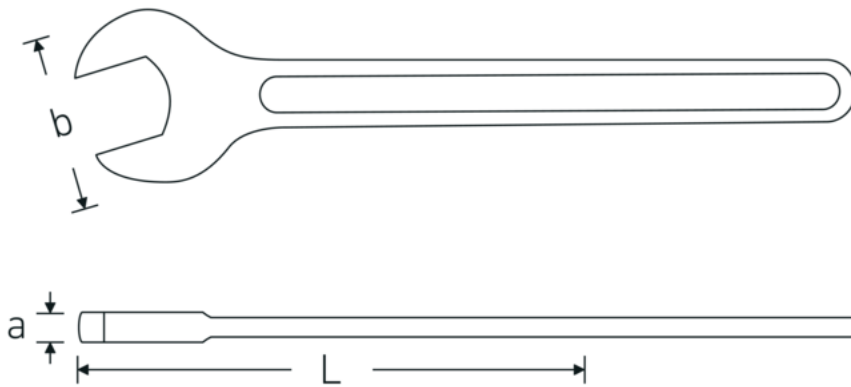

Open-ended spanner, metric

4004

Product no. **40040550**
GTIN **4018754018383**
Model **4004 55**

Label. Open-ended spanner Spanner size 55mm L.457mm

- Features.**
- DIN 894 up to 85 mm
 - special tool steel, grey finish

Technical Drawing.

Technical Attributes.

a	18 mm
Width mm (b)	112 mm
DIN	DIN 894
Length mm (L)	457 mm
Spanner size 1 [mm]	55 mm

Logistics data.

Depth mm (IFS)	457
Width mm (IFS)	110
Height mm (IFS)	19
Length (packed, mm)	457
Width (packed, mm)	110
Height (packed, mm)	19
Volume (packed, dm ³)	0.95513 dm ³

Product no.	40040550
Weight (gross, kg)	1,260
Weight PAP (kg)	0,000
Weight PVC (kg)	0,000
GTIN	4018754018383
Country of origin AWR	GERMANY
Region of origin	Nordrhein-Westfalen
WEEE/ElektroG	nicht ear-pflichtig
Customs tariff no.	82041100
Packing standard	1
Weight	1235 g

Variants.

Product no.	Model no. (ERP)	Description	GTIN
40040240	4004 24	Open-ended spanner Spanner size 24mm L.215mm	4018754018307
40040270	4004 27	Open-ended spanner Spanner size 27mm L.238mm	4018754018314
40040300	4004 30	Open-ended spanner Spanner size 30mm L.261mm	4018754018321
40040320	4004 32	Open-ended spanner Spanner size 32mm L.273mm	4018754018338
40040360	4004 36	Open-ended spanner Spanner size 36mm L.300mm	4018754018345
40040410	4004 41	Open-ended spanner Spanner size 41mm L.335mm	4018754018352
40040460	4004 46	Open-ended spanner Spanner size 46mm L.369mm	4018754018369
40040500	4004 50	Open-ended spanner Spanner size 50mm L.412mm	4018754018376
40040550	4004 55	Open-ended spanner Spanner size 55mm L.457mm	4018754018383
40040600	4004 60	Open-ended spanner Spanner size 60mm L.492mm	4018754018390
40040650	4004 65	Open-ended spanner Spanner size 65mm L.528mm	4018754018406
40040700	4004 70	Open-ended spanner Spanner size 70mm L.572mm	4018754018413
40040750	4004 75	Open-ended spanner Spanner size 75mm L.608mm	4018754018420
40040800	4004 80	Open-ended spanner Spanner size 80mm L.645mm	4018754018437