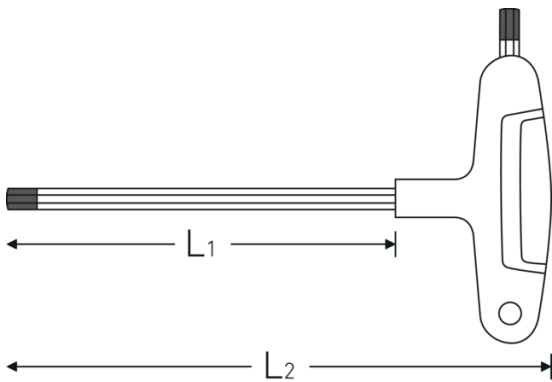

Hex screwdriver

10768

Product no. 43253080
GTIN 4018754319428
Model 10768 8

Label. Hex screwdriver Hex drive 8 mm L.200mm

- Features.**
- with 3-component T-handle
 - for cap head screws
 - with two outputs
 - chrome vanadium, matt chrome-plated
 - black tip

Technical Drawing.

Technical Attributes.

| | |
|-------------------------|-----------|
| Drive profile | Hexagonal |
| External hex drive (mm) | 8 mm |
| L1 | 200 mm |
| L2 | 235 mm |

Logistics data.

| | |
|---------------------|-----|
| Depth mm (IFS) | 234 |
| Width mm (IFS) | 140 |
| Height mm (IFS) | 28 |
| Length (packed, mm) | 380 |

| | |
|-----------------------|---------------------|
| Width (packed, mm) | 200 |
| Height (packed, mm) | 40 |
| Volume (packed, dm3) | 3.04 dm3 |
| Product no. | 43253080 |
| Weight (gross, kg) | 0,910 |
| Weight PAP (kg) | 0,000 |
| Weight PVC (kg) | 0,013 |
| GTIN | 4018754319428 |
| Country of origin AWR | GERMANY |
| Region of origin | Nordrhein-Westfalen |
| WEEE/ElektroG | nicht ear-pflichtig |
| Customs tariff no. | 82041100 |
| Packing standard | 5 |
| Weight | 178 g |

Variants.

| Product no. | Model no. (ERP) | Description | GTIN |
|-------------|-----------------|--|---------------|
| 43253020 | 10768 2 | Hex screwdriver Hex drive 2 mm L.100mm | 4018754319367 |
| 43253025 | 10768 2,5 | Hex screwdriver Hex drive 2,5 mm L.100mm | 4018754319374 |
| 43253030 | 10768 3 | Hex screwdriver Hex drive 3 mm L.150mm | 4018754319381 |
| 43253040 | 10768 4 | Hex screwdriver Hex drive 4 mm L.150mm | 4018754319398 |
| 43253050 | 10768 5 | Hex screwdriver Hex drive 5 mm L.200mm | 4018754319404 |
| 43253060 | 10768 6 | Hex screwdriver Hex drive 6 mm L.200mm | 4018754319411 |
| 43253080 | 10768 8 | Hex screwdriver Hex drive 8 mm L.200mm | 4018754319428 |
| 43253100 | 10768 10 | Hex screwdriver Hex drive 10 mm L.200mm | 4018754319435 |