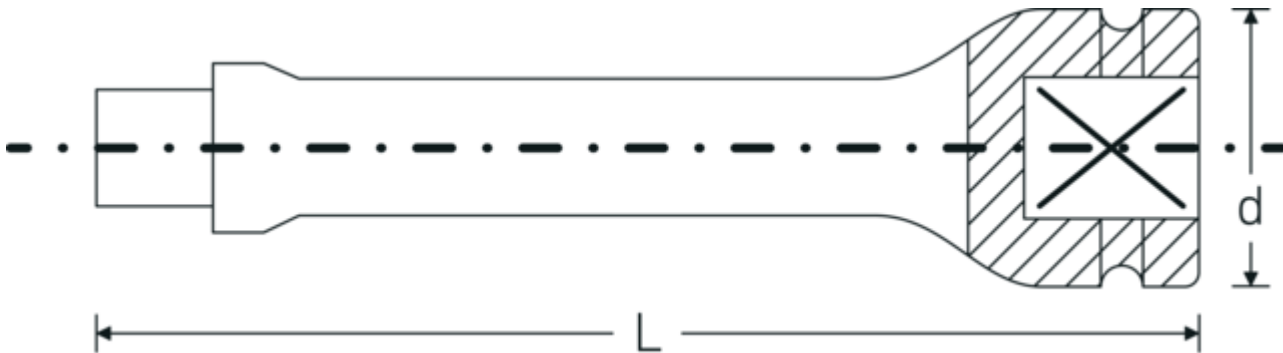

IMPACT extensions 1"

859IMP

Product no. **36010002**
 GTIN **4018754017423**
 Model **859/13 IMP**

Label. IMPACT extension 1 " L.330mm

- Features.**
- 1" internal square drive
 - Chrome Alloy Steel, gunmetal finish

Technical Drawing.

Technical Attributes.

External square drive (inch)	1
Internal square drive (inch)	1 "
d	54 mm
Size	13
Length mm (L)	330 mm

Logistics data.

Depth mm (IFS)	330
Width mm (IFS)	55
Height mm (IFS)	55
WEEE/ElektroG	nicht ear-pflichtig
Length (packed, mm)	330
Width (packed, mm)	90
Height (packed, mm)	56

Volume (packed, dm3)	1.6632 dm3
Product no.	36010002
Weight (gross, kg)	4,336
Weight PAP (kg)	0,000
Weight PVC (kg)	0,016
GTIN	4018754017423
Country of origin AWR	GERMANY
Region of origin	Nordrhein-Westfalen
Customs tariff no.	82042000
Packing standard	2
Weight	2168 g

Variants.

Product no.	Model no. (ERP)	Description	GTIN
36010001	859/7 IMP	IMPACT extension 1 " L.180mm	4018754017416
36010002	859/13 IMP	IMPACT extension 1 " L.330mm	4018754017423

GTIN-Code.