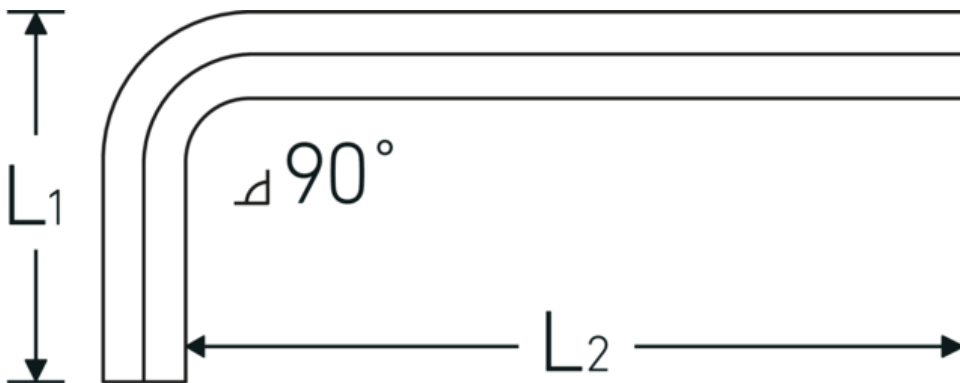

### Label.

Hex key for hex bolts Hex drive 6mm L.38mm x 96mm

### Technical Attributes.

Drive profile	hex
External hex drive (mm)	6 mm
DIN	DIN ISO 2936
L1	38 mm
L2	96 mm

### Logistics data.

Depth mm (IFS)	93
Width mm (IFS)	37
Height mm (IFS)	7
Length (packed, mm)	120
Width (packed, mm)	60
Height (packed, mm)	22
Volume (packed, dm <sup>3</sup> )	0.1584 dm <sup>3</sup>
Product no.	43153006
Weight (gross, kg)	0,280