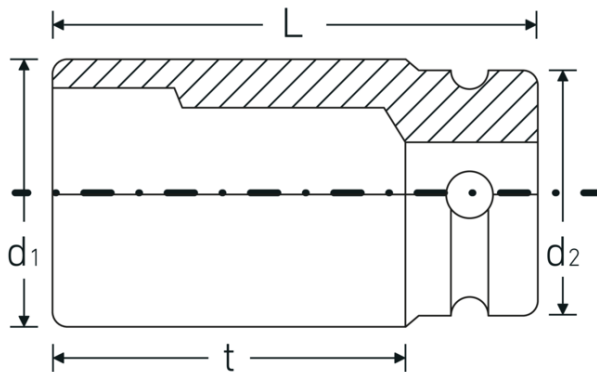

IMPACT sockets 3/4"

56IMP

Product no. **25020024**
GTIN **4018754015825**
Model **56 IMP 24**

Label. IMPACT socket 3/4 " 24mm L.100mm

- Features.**
- long version
 - with hex
 - 3/4" internal square drive
 - Chrome Alloy Steel, gunmetal finish
 - DIN 3129 / ISO 1711-2

Product highlights.

Powerful and resilient.

The sockets are made from high-quality Chrome Alloy Steel. They are hardened in oil to prevent stress and distortion.

Optimised functionality.

All IMPACT sockets have a through cross hole for the connecting pin and a deep groove for the rubber locking ring. The locking pin is not stressed during use.

High fitting accuracy.

The high fitting accuracy due to tight tolerances guarantees optimum, backlash-free transmission of forces to the socket.

Technical Drawing.

Technical Attributes.

Drive profile	hex
Internal square drive (inch)	3/4 "
d1	39,5 mm
d2	44 mm
Length mm (L)	100 mm
Spanner size [mm]	24 mm
t	74,5 mm

Logistics data.

Depth mm (IFS)	100
Width mm (IFS)	45
Height mm (IFS)	45
WEEE/ElektroG	nicht ear-pflichtig
Length (packed, mm)	101
Width (packed, mm)	100
Height (packed, mm)	46
Volume (packed, dm3)	0.4646 dm3
Product no.	25020024
Weight (gross, kg)	1,676
Weight PAP (kg)	0,000
Weight PVC (kg)	0,008
GTIN	4018754015825
Country of origin AWR	GERMANY
Region of origin	Nordrhein-Westfalen
Customs tariff no.	82042000
Packing standard	2
Weight	838 g