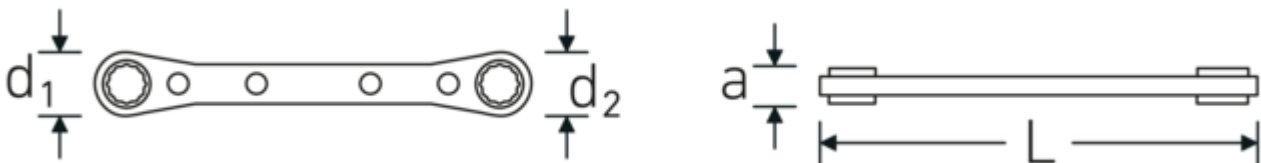

## Ratchet ring spanner, metric, bi-hex

25

Product no. 41131719  
GTIN 4018754022182  
Model 25 17 x 19

**Label.** Ratchet ring spanner Spanner size 17 x 19 mm L.205mm

- Features.**
- With double hex
  - Straight
  - 22 teeth
  - Chrome plated

#### Anti-Slip-Drive

The special AS-Drive profile makes high force transmission to the flats of screws and bolts possible without damaging them. This also prevents stripping of the screw head.

## Technical Attributes.

<b>a</b>	12 mm
<b>Drive profile</b>	bi-hex AS-Drive®
<b>d1</b>	33 mm
<b>d2</b>	36 mm
<b>Length mm (L)</b>	205 mm
<b>Spanner size 1 [mm]</b>	17 mm
<b>Spanner size 2 [mm]</b>	19 mm