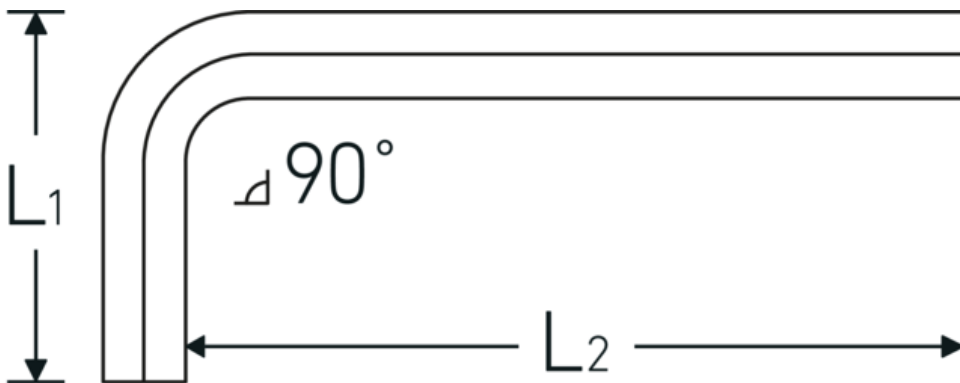

## Hex key L-wrench

10760a

Product no. **43553016**  
 GTIN **4018754332359**  
 Model **10760a 1/4**  
**WINKELSCHRAUBENDREHER**  
**SECHSKANT**

### Label.

Hex key L-wrench screwdriver Hex drive 1/4 L.32mm x 87mm

### Technical Attributes.

Drive profile	hex
External hex drive (inch)	1/4
L1	32 mm
L2	87 mm

### Logistics data.

Depth mm (IFS)	95
Width mm (IFS)	36
Height mm (IFS)	7
Length (packed, mm)	175
Width (packed, mm)	100
Height (packed, mm)	8
Volume (packed, dm <sup>3</sup> )	0.14 dm <sup>3</sup>
Product no.	43553016
Weight (gross, kg)	0,326