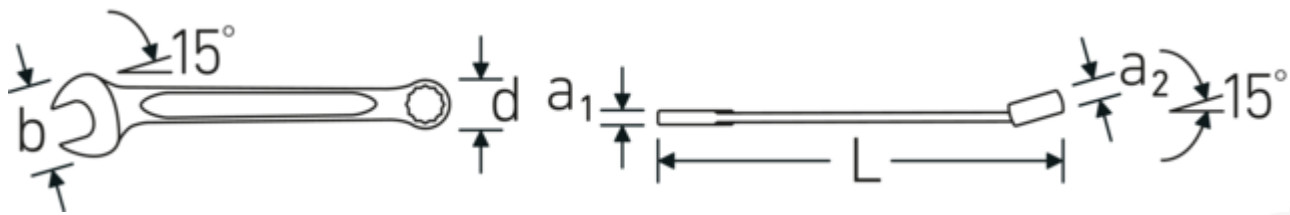

Anti-Slip-Drive

The special AS-Drive profile makes high force transmission to the flats of screws and bolts possible without damaging them. This also prevents stripping of the screw head.

Thin-walled rings

The thin wall diameter of our rings makes it easier to work in confined spaces. The ring sides are taller than standard nuts, which prevents jamming.

Technical Drawing.

Technical Attributes.

a1	3,9 mm
a2	6 mm
Drive profile	bi-hex AS-Drive®
Width mm (b)	15.5 mm
d	9,9 mm
DIN	DIN 3113 Form A / ISO 7738 Form A
Length mm (L)	110 mm
Jaw angle	15 °
Surface	chrome-plated
Spanner size 1 [mm]	7 mm
Ring position	15 °
Spanner size 2 [mm]	7 mm
t	20 mm