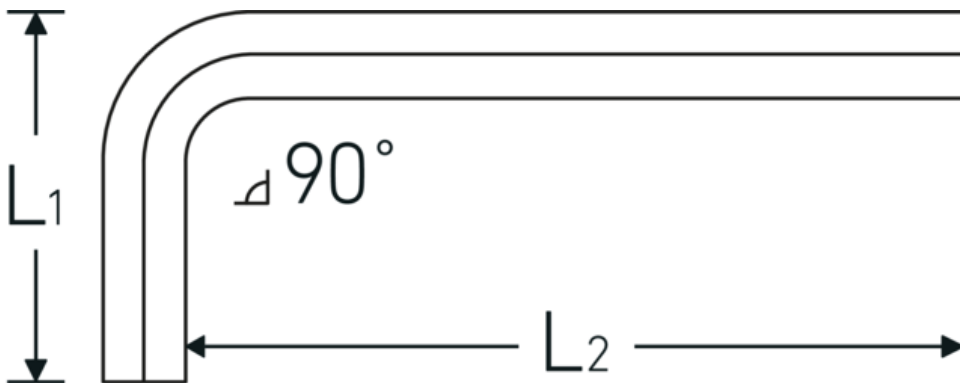

Hex key for socket head bolts

10760aCV

Product no. **43550018**
GTIN **4018754029471**
Model **10760 ACV 9/32**

Label.

Hex key L-wrench screwdriver Hex drive 9/32 L.35mm x 95mm

Technical Drawing.

Technical Attributes.

Drive profile	hex
External hex drive (inch)	9/32
L1	35 mm
L2	95 mm
Length mm (L)	105 mm

Logistics data.

Depth mm (IFS)	105
Width mm (IFS)	43
Height mm (IFS)	8
Length (packed, mm)	150
Width (packed, mm)	65
Height (packed, mm)	25
Volume (packed, dm ³)	0.24375 dm ³
Product no.	43550018
Weight (gross, kg)	0,450

Weight PAP (kg)	0,000
Weight PVC (kg)	0,006
GTIN	4018754029471
Country of origin AWR	GERMANY
Region of origin	Hessen
WEEE/ElektroG	nicht ear-pflichtig
Customs tariff no.	82054000
Packing standard	10
Weight	45 g

43550028	10760 ACV 7/16	Hex key L-wrench screwdriver Hex drive 7/16 L.48mm x 124mm	4018754029518
43550032	10760 ACV 1/2	Hex key L-wrench screwdriver Hex drive 1/2 L.50mm x 133mm	4018754029525
43550034	10760 ACV 9/16	Hex key L-wrench screwdriver Hex drive 9/16 L.57mm x 152mm	4018754029532
43550036	10760 ACV 5/8	Hex key L-wrench screwdriver Hex drive 5/8 L.59mm x 160mm	4018754029549
43550040	10760 ACV 3/4	Hex key L-wrench screwdriver Hex drive 3/4 L.70mm x 180mm	4018754029556
43550044	10760 ACV 7/8	Hex key L-wrench screwdriver Hex drive 7/8 L.80mm x 200mm	4018754029563