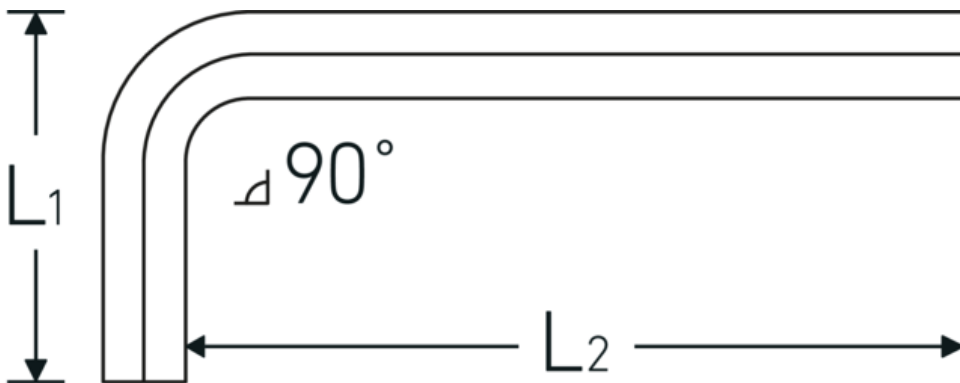

Hex key for socket head bolts

10760aCV

Product no. **43550010**
GTIN **4018754029433**
Model **10760 ACV 5/32**

Label.

Hex key L-wrench screwdriver Hex drive 5/32 L.25mm x 65mm

Technical Drawing.

Technical Attributes.

Drive profile	hex
External hex drive (inch)	5/32
L1	25 mm
L2	65 mm
Length mm (L)	73 mm

Logistics data.

Depth mm (IFS)	73
Width mm (IFS)	29
Height mm (IFS)	5
Length (packed, mm)	90
Width (packed, mm)	50
Height (packed, mm)	16
Volume (packed, dm ³)	0.072 dm ³
Product no.	43550010
Weight (gross, kg)	0,100

Weight PAP (kg)	0,000
Weight PVC (kg)	0,003
GTIN	4018754029433
Country of origin AWR	GERMANY
Region of origin	Hessen
WEEE/ElektroG	nicht ear-pflichtig
Customs tariff no.	82054000
Packing standard	10
Weight	10 g

43550028	10760 ACV 7/16	Hex key L-wrench screwdriver Hex drive 7/16 L.48mm x 124mm	4018754029518
43550032	10760 ACV 1/2	Hex key L-wrench screwdriver Hex drive 1/2 L.50mm x 133mm	4018754029525
43550034	10760 ACV 9/16	Hex key L-wrench screwdriver Hex drive 9/16 L.57mm x 152mm	4018754029532
43550036	10760 ACV 5/8	Hex key L-wrench screwdriver Hex drive 5/8 L.59mm x 160mm	4018754029549
43550040	10760 ACV 3/4	Hex key L-wrench screwdriver Hex drive 3/4 L.70mm x 180mm	4018754029556
43550044	10760 ACV 7/8	Hex key L-wrench screwdriver Hex drive 7/8 L.80mm x 200mm	4018754029563