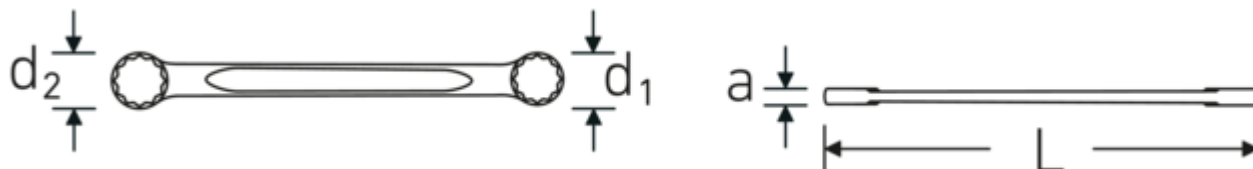

- straight
- DIN 837/ISO 10103
- Chrome Alloy Steel, chrome plated

Advantages.

High quality double-ended ring spanner with a straight design with metric spanner sizes.

Technologies and features.

Anti-Slip-Drive

The special AS-Drive profile makes high force transmission to the flats of screws and bolts possible without damaging them. This also prevents stripping of the screw head.

Double-T profile

Our combination and ring spanners have an additional recess in the middle of the tool. Similar to the principle of a double T-beam, this provides a tremendous load capacity and maximum strength whilst reducing weight.

Thin-walled rings

The thin wall diameter of our rings makes it easier to work in confined spaces. The ring sides are taller than standard nuts, which prevents jamming.

Technical Drawing.

Technical Attributes.