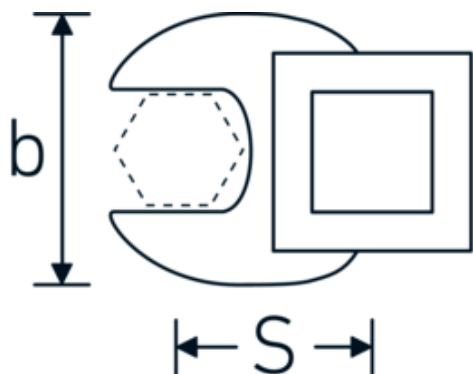

## Crowfoot-Schlüssel, metrisch

540

Art.-Nr. 02200032

GTIN 4018754149193

Modell 540 32

**Bezeichnung.** 3/8 " Crowfoot-Schlüssel SW 32mm L.53mm

**Eigenschaften.** • Chrome Alloy Steel, verchromt

## Technische Zeichnung.

## Technische Attribute.

a	8 mm
Antriebsvierkant innen (Zoll)	3/8 "
Breite mm (b)	57 mm
Länge mm (L)	53 mm
S	30,5 mm
Schlüsselweite [mm]	32 mm

## Varianten.

Art.-Nr.	Modell-Nr. (ERP)	Bezeichnung	GTIN
01200008	540 8	1/4 " Crowfoot-Schlüssel SW 8mm L.25,5mm	4018754149117
01200009	540 9	1/4 " Crowfoot-Schlüssel SW 9mm L.25,5mm	4018754149124
01200010	540 10	1/4 " Crowfoot-Schlüssel SW 10mm L.25,5mm	4018754149131
02200011	540 11	3/8 " Crowfoot-Schlüssel SW 11mm L.32mm	4018754149414
02200012	540 12	3/8 " Crowfoot-Schlüssel SW 12mm L.34,3mm	4018754003495
02200013	540 13	3/8 " Crowfoot-Schlüssel SW 13mm L.34,3mm	4018754003501
02200014	540 14	3/8 " Crowfoot-Schlüssel SW 14mm L.37,7mm	4018754003518
02200015	540 15	3/8 " Crowfoot-Schlüssel SW 15mm L.37,7mm	4018754003525
02200016	540 16	3/8 " Crowfoot-Schlüssel SW 16mm L.37,7mm	4018754003532
02200017	540 17	3/8 " Crowfoot-Schlüssel SW 17mm L.42,5mm	4018754003549
02200018	540 18	3/8 " Crowfoot-Schlüssel SW 18mm L.42,5mm	4018754003556
02200019	540 19	3/8 " Crowfoot-Schlüssel SW 19mm L.42,5mm	4018754003563
02200020	540 20	3/8 " Crowfoot-Schlüssel SW 20mm L.42,4mm	4018754141067
02200021	540 21	3/8 " Crowfoot-Schlüssel SW 21mm L.44,5mm	4018754003570
02200022	540 22	3/8 " Crowfoot-Schlüssel SW 22mm L.44,5mm	4018754003587
02200023	540 23	3/8 " Crowfoot-Schlüssel SW 23mm L.44,5mm	4018754141074
02200024	540 24	3/8 " Crowfoot-Schlüssel SW 24mm L.44,4mm	4018754003594
02200025	540 25	3/8 " Crowfoot-Schlüssel SW 25mm L.47mm	4018754141081
02200026	540 26	3/8 " Crowfoot-Schlüssel SW 26mm L.47mm	4018754149162
02200027	540 27	3/8 " Crowfoot-Schlüssel SW 27mm L.47mm	4018754149179
02200028	540 28	3/8 " Crowfoot-Schlüssel SW 28mm L.50mm	4018754148806
02200030	540 30	3/8 " Crowfoot-Schlüssel SW 30mm L.50mm	4018754149186