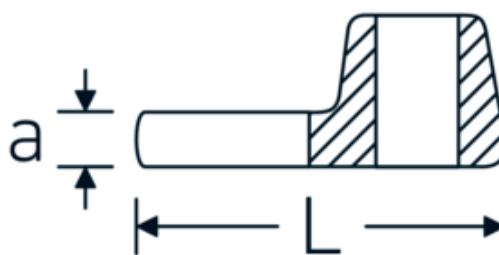

## Crowfoot-Schlüssel, metrisch

540

Art.-Nr. 02200032

GTIN 4018754149193

Modell 540 32

**Bezeichnung.** 3/8 " Crowfoot-Schlüssel SW 32mm L.53mm

**Eigenschaften.** • Chrome Alloy Steel, verchromt

## Technische Zeichnung.

## Technische Attribute.

a	8 mm
Antriebsvierkant innen (Zoll)	3/8 "
Breite mm (b)	57 mm
Länge mm (L)	53 mm
S	30,5 mm
Schlüsselweite [mm]	32 mm

## Varianten.

Art.-Nr.	Modell-Nr. (ERP)	Bezeichnung	GTIN
01200008	540 8	1/4 " Crowfoot-Schlüssel SW 8mm L.25,5mm	4018754149117
01200009	540 9	1/4 " Crowfoot-Schlüssel SW 9mm L.25,5mm	4018754149124
01200010	540 10	1/4 " Crowfoot-Schlüssel SW 10mm L.25,5mm	4018754149131
02200011	540 11	3/8 " Crowfoot-Schlüssel SW 11mm L.32mm	4018754149414
02200012	540 12	3/8 " Crowfoot-Schlüssel SW 12mm L.34,3mm	4018754003495
02200013	540 13	3/8 " Crowfoot-Schlüssel SW 13mm L.34,3mm	4018754003501
02200014	540 14	3/8 " Crowfoot-Schlüssel SW 14mm L.37,7mm	4018754003518
02200015	540 15	3/8 " Crowfoot-Schlüssel SW 15mm L.37,7mm	4018754003525
02200016	540 16	3/8 " Crowfoot-Schlüssel SW 16mm L.37,7mm	4018754003532
02200017	540 17	3/8 " Crowfoot-Schlüssel SW 17mm L.42,5mm	4018754003549
02200018	540 18	3/8 " Crowfoot-Schlüssel SW 18mm L.42,5mm	4018754003556
02200019	540 19	3/8 " Crowfoot-Schlüssel SW 19mm L.42,5mm	4018754003563
02200020	540 20	3/8 " Crowfoot-Schlüssel SW 20mm L.42,4mm	4018754141067
02200021	540 21	3/8 " Crowfoot-Schlüssel SW 21mm L.44,5mm	4018754003570
02200022	540 22	3/8 " Crowfoot-Schlüssel SW 22mm L.44,5mm	4018754003587
02200023	540 23	3/8 " Crowfoot-Schlüssel SW 23mm L.44,5mm	4018754141074
02200024	540 24	3/8 " Crowfoot-Schlüssel SW 24mm L.44,4mm	4018754003594
02200025	540 25	3/8 " Crowfoot-Schlüssel SW 25mm L.47mm	4018754141081
02200026	540 26	3/8 " Crowfoot-Schlüssel SW 26mm L.47mm	4018754149162
02200027	540 27	3/8 " Crowfoot-Schlüssel SW 27mm L.47mm	4018754149179
02200028	540 28	3/8 " Crowfoot-Schlüssel SW 28mm L.50mm	4018754148806
02200030	540 30	3/8 " Crowfoot-Schlüssel SW 30mm L.50mm	4018754149186