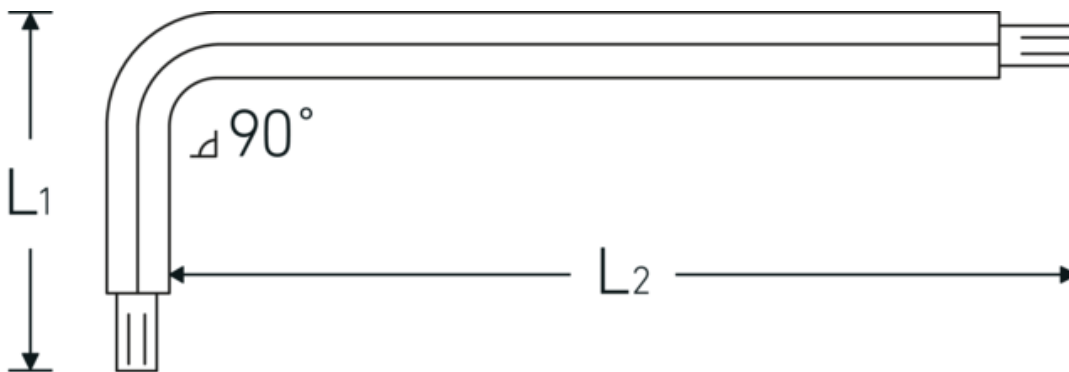

Hex key with ball end for TORX® screws

10771

Product no. **43273010**
 GTIN **4018754332670**
 Model **10771 T10 KUGELKOPF-
 WINKELSCHRAUBENDREHER
 TORX**

Label.

Hex key with ball end for TORX® screws L.23mm x 121mm

Features.

- for inside TORX® screws
- extra long
- with ball end on long arm
- swivel angle up to 25° each side
- Chrome Vanadium, gunmetal finish

Technical Drawing.

Technical Attributes.

Drive profile	TORX®
Size of output profile	T10
L1	23 mm
L2	121 mm

Logistics data.

Depth mm (IFS)	76
Width mm (IFS)	19
Height mm (IFS)	3
Length (packed, mm)	76

Width (packed, mm)	19
Height (packed, mm)	3
Volume (packed, dm3)	0.004332 dm3
Product no.	43273010
Weight (gross, kg)	0,004
Weight PAP (kg)	0,000
Weight PVC (kg)	0,000
GTIN	4018754332670
Country of origin AWR	GERMANY
Region of origin	Nordrhein-Westfalen
WEEE/ElektroG	nicht ear-pflichtig
Customs tariff no.	82041100
Packing standard	1
Weight	10 g

Variants.

Product no.	Model no. (ERP)	Description	GTIN
43273009	10771 T9 KUGELKOPF-WINKELSCHRAUBENDREHER TORX	Hex key with ball end for TORX® screws L.18mm x 67mm	4018754332663
43273010	10771 T10 KUGELKOPF-WINKELSCHRAUBENDREHER TORX	Hex key with ball end for TORX® screws L.23mm x 121mm	4018754332670
43273015	10771 T15 KUGELKOPF-WINKELSCHRAUBENDREHER TORX	Hex key with ball end for TORX® screws L.27mm x 136mm	4018754332687
43273020	10771 T20 KUGELKOPF-WINKELSCHRAUBENDREHER TORX	Hex key with ball end for TORX® screws L.29mm x 148mm	4018754332694
43273025	10771 T25 KUGELKOPF-WINKELSCHRAUBENDREHER TORX	Hex key with ball end for TORX® screws L.33mm x 163mm	4018754332700
43273027	10771 T27 KUGELKOPF-WINKELSCHRAUBENDREHER TORX	Hex key with ball end for TORX® screws L.36mm x 176mm	4018754332717
43273030	10771 T30 KUGELKOPF-WINKELSCHRAUBENDREHER TORX	Hex key with ball end for TORX® screws L.38mm x 191mm	4018754332724
43273040	10771 T40 KUGELKOPF-WINKELSCHRAUBENDREHER TORX	Hex key with ball end for TORX® screws L.43mm x 210mm	4018754332731