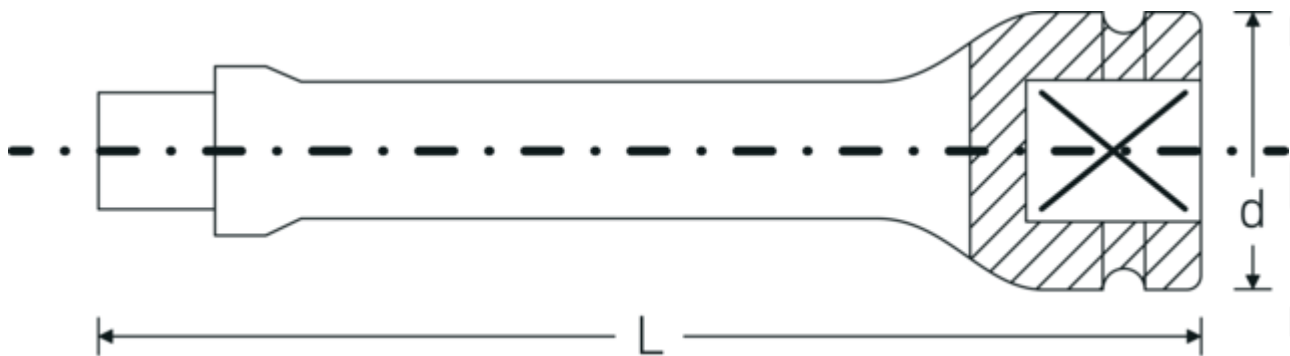

### 560IMP

Product no. **35010003**  
GTIN **4018754017348**  
Model **560/13 IMP**

**Label.** IMPACT extension 3/4 " L.330mm

- Features.**
- 3/4" internal square drive
  - Chrome Alloy Steel, gunmetal finish

## Technical Drawing.

## Technical Attributes.

External square drive (inch)	3/4
Internal square drive (inch)	3/4 "
d	44 mm
Size	13
Length mm (L)	330 mm

## Logistics data.

Depth mm (IFS)	332
Width mm (IFS)	45
Height mm (IFS)	45
WEEE/ElektroG	nicht ear-pflichtig
Length (packed, mm)	332
Width (packed, mm)	100
Height (packed, mm)	80

<b>Volume (packed, dm3)</b>	2.656 dm3
<b>Product no.</b>	35010003
<b>Weight (gross, kg)</b>	6,525
<b>Weight PAP (kg)</b>	0,000
<b>Weight PVC (kg)</b>	0,000
<b>GTIN</b>	4018754017348
<b>Country of origin AWR</b>	GERMANY
<b>Region of origin</b>	Nordrhein-Westfalen
<b>Customs tariff no.</b>	82042000
<b>Packing standard</b>	5
<b>Weight</b>	1305 g