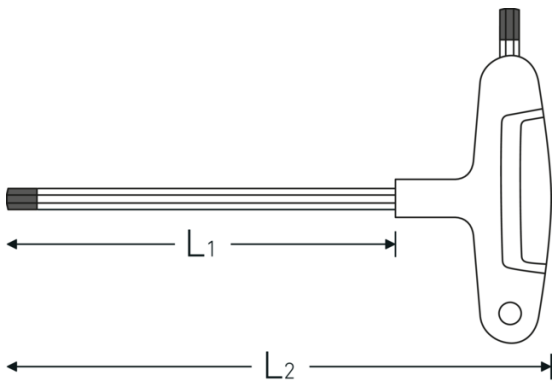

Hex screwdriver

10768

Product no. 43253025
GTIN 4018754319374
Model 10768 2,5

Label. Hex screwdriver Hex drive 2,5 mm L.100mm

- Features.**
- with 3-component T-handle
 - for cap head screws
 - with two outputs
 - chrome vanadium, matt chrome-plated
 - black tip

Technical Drawing.

Technical Attributes.

| | |
|-------------------------|-----------|
| Drive profile | Hexagonal |
| External hex drive (mm) | 2,5 mm |
| L1 | 100 mm |
| L2 | 125 mm |

Logistics data.

| | |
|---------------------|-----|
| Depth mm (IFS) | 129 |
| Width mm (IFS) | 104 |
| Height mm (IFS) | 22 |
| Length (packed, mm) | 410 |

| | |
|-----------------------|---------------------|
| Width (packed, mm) | 200 |
| Height (packed, mm) | 23 |
| Volume (packed, dm3) | 1.886 dm3 |
| Product no. | 43253025 |
| Weight (gross, kg) | 0,434 |
| Weight PAP (kg) | 0,000 |
| Weight PVC (kg) | 0,016 |
| GTIN | 4018754319374 |
| Country of origin AWR | GERMANY |
| Region of origin | Nordrhein-Westfalen |
| WEEE/ElektroG | nicht ear-pflichtig |
| Customs tariff no. | 82041100 |
| Packing standard | 10 |
| Weight | 42 g |

Variants.

| Product no. | Model no. (ERP) | Description | GTIN |
|-------------|-----------------|--|---------------|
| 43253020 | 10768 2 | Hex screwdriver Hex drive 2 mm L.100mm | 4018754319367 |
| 43253025 | 10768 2,5 | Hex screwdriver Hex drive 2,5 mm L.100mm | 4018754319374 |
| 43253030 | 10768 3 | Hex screwdriver Hex drive 3 mm L.150mm | 4018754319381 |
| 43253040 | 10768 4 | Hex screwdriver Hex drive 4 mm L.150mm | 4018754319398 |
| 43253050 | 10768 5 | Hex screwdriver Hex drive 5 mm L.200mm | 4018754319404 |
| 43253060 | 10768 6 | Hex screwdriver Hex drive 6 mm L.200mm | 4018754319411 |
| 43253080 | 10768 8 | Hex screwdriver Hex drive 8 mm L.200mm | 4018754319428 |
| 43253100 | 10768 10 | Hex screwdriver Hex drive 10 mm L.200mm | 4018754319435 |