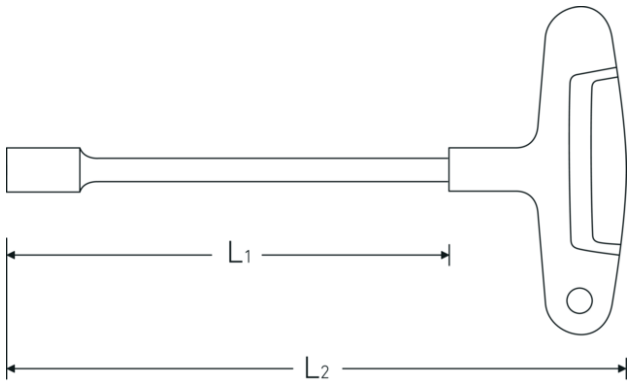

Hex socket 2K-handle

12507-2K

Product no. **43232090**
GTIN **4018754135196**
Model **12507-2K 9**

Label. Hex socket Spanner size 9mm L.200mm

- Features.**
- with 2-component T-handle
 - Chrome Vanadium, matt chrome plated

Technical Drawing.

Technical Attributes.

| | |
|-------------------|--------|
| L1 | 200 mm |
| L2 | 234 mm |
| Spanner size [mm] | 9 mm |

Logistics data.

| | |
|-----------------------------------|---------------------|
| Depth mm (IFS) | 234 |
| Width mm (IFS) | 120 |
| Height mm (IFS) | 27 |
| Length (packed, mm) | 400 |
| Width (packed, mm) | 200 |
| Height (packed, mm) | 65 |
| Volume (packed, dm ³) | 5.2 dm ³ |

| | |
|------------------------------|---------------------|
| Product no. | 43232090 |
| Weight (gross, kg) | 1,370 |
| Weight PAP (kg) | 0,000 |
| Weight PVC (kg) | 0,013 |
| GTIN | 4018754135196 |
| Country of origin AWR | GERMANY |
| Region of origin | Nordrhein-Westfalen |
| WEEE/ElektroG | nicht ear-pflichtig |
| Customs tariff no. | 82041100 |
| Packing standard | 10 |
| Weight | 137 g |

Variants.

| Product no. | Model no. (ERP) | Description | GTIN |
|-------------|-----------------|--------------------------------------|---------------|
| 43232060 | 12507-2K 6 | Hex socket Spanner size 6mm L.200mm | 4018754135165 |
| 43232070 | 12507-2K 7 | Hex socket Spanner size 7mm L.200mm | 4018754135172 |
| 43232080 | 12507-2K 8 | Hex socket Spanner size 8mm L.200mm | 4018754135189 |
| 43232090 | 12507-2K 9 | Hex socket Spanner size 9mm L.200mm | 4018754135196 |
| 43232100 | 12507-2K 10 | Hex socket Spanner size 10mm L.200mm | 4018754135202 |
| 43232110 | 12507-2K 11 | Hex socket Spanner size 11mm L.200mm | 4018754135219 |
| 43232120 | 12507-2K 12 | Hex socket Spanner size 12mm L.200mm | 4018754135226 |
| 43232130 | 12507-2K 13 | Hex socket Spanner size 13mm L.200mm | 4018754135233 |