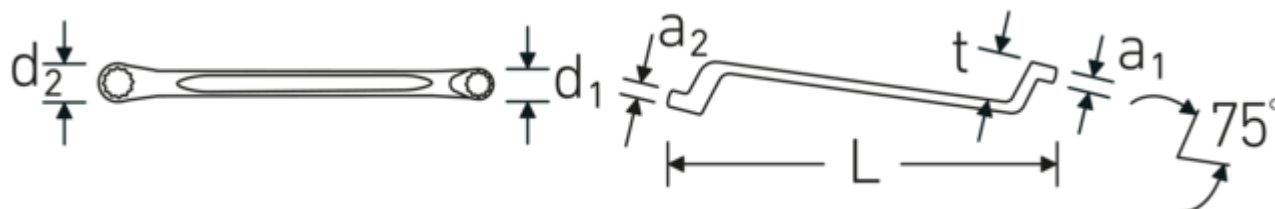

A special manufacturing process makes thin-walled rings possible – primarily for slightly lower-lying screw connections.

Manufactured from durable chrome-alloy steel for a long service life and resistance to wear.

Technologies and features.

Anti-Slip-Drive

The special AS-Drive profile makes high force transmission to the flats of screws and bolts possible without damaging them. This also prevents stripping of the screw head.

Thin-walled rings

The thin wall diameter of our rings makes it easier to work in confined spaces. The ring sides are taller than standard nuts, which prevents jamming.

Technical Drawing.

Technical Attributes.

a1	19 mm
a2	20 mm
Drive profile	bi-hex AS-Drive®
d1	65,2 mm
d2	73 mm
Length mm (L)	535 mm
Spanner size 1 [mm]	46 mm
Ring position	75 °
Spanner size 2 [mm]	50 mm
t	45 mm

Logistics data.

Depth mm (IFS)	535
Width mm (IFS)	73
Height mm (IFS)	20
Length (packed, mm)	540
Width (packed, mm)	74
Height (packed, mm)	20
Volume (packed, dm ³)	0.7992 dm ³
Product no.	41044650
Weight (gross, kg)	1,709
Weight PAP (kg)	0,000
Weight PVC (kg)	0,000
GTIN	4018754021208
Country of origin AWR	GERMANY
Region of origin	Nordrhein-Westfalen
WEEE/ElektroG	nicht ear-pflichtig
Customs tariff no.	82041100
Packing standard	1
Weight	1709 g