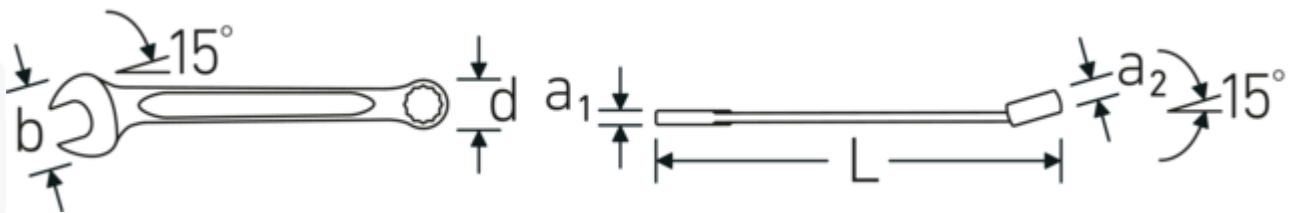

Double-T profile

Our combination and ring spanners have an additional recess in the middle of the tool. Similar to the principle of a double T-beam, this provides a tremendous load capacity and maximum strength whilst reducing weight.

Thin-walled rings

The thin wall diameter of our rings makes it easier to work in confined spaces. The ring sides are taller than standard nuts, which prevents jamming.

Offset Shaft Design

Our spanners are specially designed with additional reinforcement in the load zones where the greatest amount of force is transmitted - namely where the jaw meets the shank - in order to prevent deformation.

Technical Drawing.

Technical Attributes.

a1	10 mm
a2	18 mm
Width mm (b)	80 mm
d	51,4 mm
DIN	DIN 3113 Form A / ISO 7738 Form A
Length mm (L)	461 mm
Jaw angle	15 °
Ring position	15 °
Spanner size 1 [inch]	1 7/16 "
Spanner size 2 [inch]	1 7/16 "