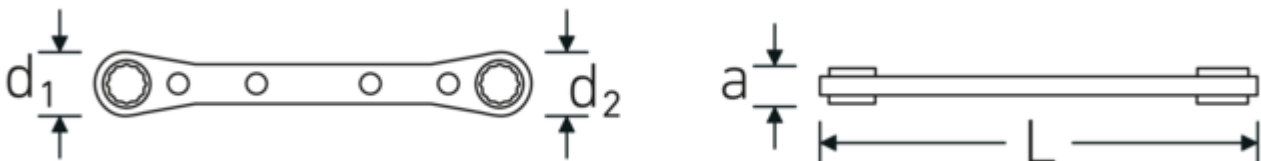

Technical Drawing.