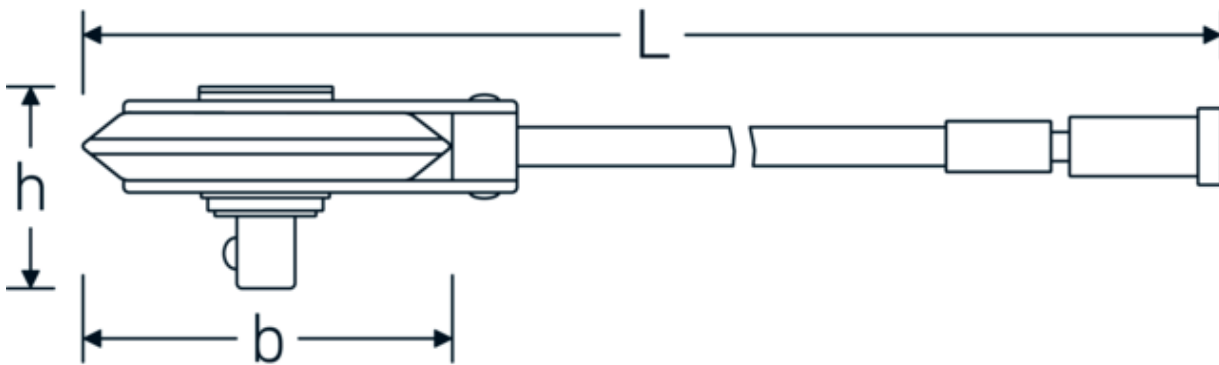

Angle measuring disc

7380N/7385N

Product no. **54010001**
GTIN **4018754136124**
Model **7380N**

Label.

Angle measuring disc No. 7380N Internal square 1/2" External square 1/2"
L.416mm

Technical Drawing.

Technical Attributes.

| | |
|------------------------|--------|
| Internal square [inch] | 1/2 " |
| External square [inch] | 1/2 " |
| Width mm (b) | 78 mm |
| Height mm (h) | 43 mm |
| Length mm (L) | 416 mm |
| Model no. | 7380N |
| Scale division [E1] | 2° |

Logistics data.

| | |
|----------------------|---------------------|
| Depth mm (IFS) | 390 |
| Width mm (IFS) | 80 |
| Height mm (IFS) | 52 |
| WEEE/ElektroG | nicht ear-pflichtig |
| Length (packed, mm) | 390 |
| Width (packed, mm) | 80 |
| Height (packed, mm) | 52 |
| Volume (packed, dm3) | 1.6224 dm3 |
| Product no. | 54010001 |

Variants.

| Product no. | Model no. (ERP) | Description | GTIN |
|-------------|-----------------|--|---------------|
| 54010001 | 7380N | Angle measuring disc No. 7380N Internal square 1/2" External square 1/2" L.416mm | 4018754136124 |
| 54010002 | 7385N | Angle measuring disc No. 7385N Internal square 3/4" External square 3/4" L.416mm | 4018754136131 |