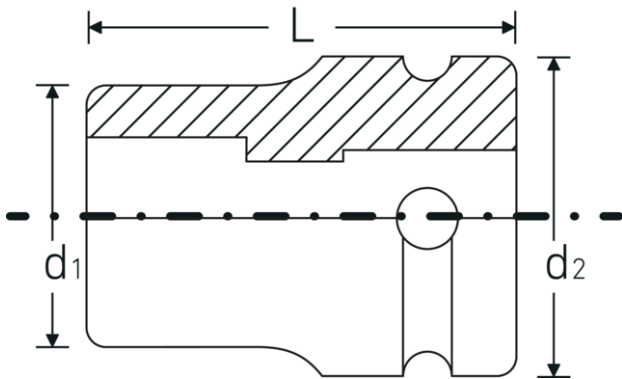

IMPACT sockets TORX® 1/2"

2308TX

Product no. **23080024**
GTIN **4018754015337**
Model **2308TX IMP E 24**

Label. IMPACT socket 1/2 " E24 L.41,2mm

- Features.**
- for external TORX® screws
 - 1/2" internal square drive
 - Chrome Alloy Steel, gunmetal finish

Product highlights.

Powerful and resilient.

The sockets are made from high-quality Chrome Alloy Steel. They are hardened in oil to prevent stress and distortion.

Optimised functionality.

All IMPACT sockets have a through cross hole for the connecting pin and a deep groove for the rubber locking ring. The locking pin is not stressed during use.

High fitting accuracy.

The high fitting accuracy due to tight tolerances guarantees optimum, backlash-free transmission of forces to the socket.

Technical Drawing.

Technical Attributes.

Drive profile	TORX®
TORX® drive profile (mm)	22,1 mm
Internal square drive (inch)	1/2 "
d1	30 mm
d2	30 mm
Size of output profile	E24
Length mm (L)	41,2 mm

Logistics data.

Depth mm (IFS)	42
Width mm (IFS)	30
Height mm (IFS)	30
WEEE/ElektroG	nicht ear-pflichtig
Length (packed, mm)	170
Width (packed, mm)	70
Height (packed, mm)	45
Volume (packed, dm3)	0.5355 dm3
Product no.	23080024
Weight (gross, kg)	1,490
Weight PAP (kg)	0,000
Weight PVC (kg)	0,008
GTIN	4018754015337
Country of origin AWR	GERMANY
Region of origin	Nordrhein-Westfalen
Customs tariff no.	82042000
Packing standard	10
Weight	149 g