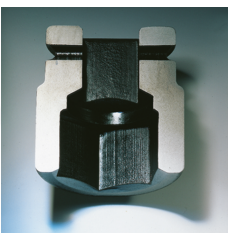

IMPACT sockets TORX® 1/2"

2308TX

Product no. **23080024**
GTIN **4018754015337**
Model **2308TX IMP E 24**

Label. IMPACT socket 1/2 " E24 L.41,2mm

- Features.**
- for external TORX® screws
 - 1/2" internal square drive
 - Chrome Alloy Steel, gunmetal finish

Product highlights.

Powerful and resilient.

The sockets are made from high-quality Chrome Alloy Steel. They are hardened in oil to prevent stress and distortion.

Optimised functionality.

All IMPACT sockets have a through cross hole for the connecting pin and a deep groove for the rubber locking ring. The locking pin is not stressed during use.

High fitting accuracy.

The high fitting accuracy due to tight tolerances guarantees optimum, backlash-free transmission of forces to the socket.

Technical Drawing.

Technical Attributes.

Drive profile	TORX®
TORX® drive profile (mm)	22,1 mm
Internal square drive (inch)	1/2 "
d1	30 mm
d2	30 mm
Size of output profile	E24
Length mm (L)	41,2 mm