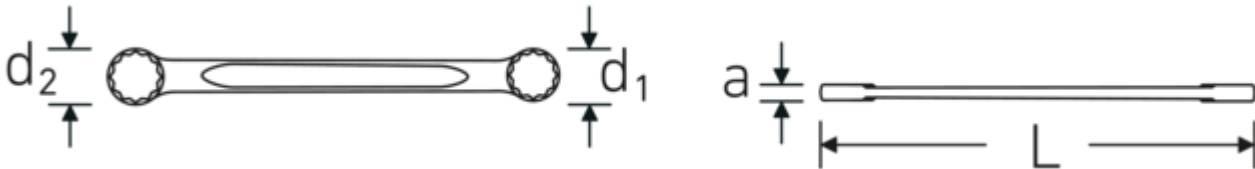

- straight
- DIN 837/ISO 10103
- Chrome Alloy Steel, chrome plated

Advantages.

High quality double-ended ring spanner with a straight design with metric spanner sizes.

Technologies and features.

Anti-Slip-Drive

The special AS-Drive profile makes high force transmission to the flats of screws and bolts possible without damaging them. This also prevents stripping of the screw head.

Double-T profile

Our combination and ring spanners have an additional recess in the middle of the tool. Similar to the principle of a double T-beam, this provides a tremendous load capacity and maximum strength whilst reducing weight.

Thin-walled rings

The thin wall diameter of our rings makes it easier to work in confined spaces. The ring sides are taller than standard nuts, which prevents jamming.

Technical Drawing.

Technical Attributes.

a	12 mm
Drive profile	bi-hex AS-Drive®
d1	38,5 mm
d2	45,5 mm
DIN	DIN 837 / ISO 10103
Length mm (L)	320 mm
Spanner size 1 [mm]	27 mm
Spanner size 2 [mm]	32 mm

Logistics data.

Depth mm (IFS)	321
Width mm (IFS)	46
Height mm (IFS)	13
Length (packed, mm)	345
Width (packed, mm)	95
Height (packed, mm)	40
Volume (packed, dm ³)	1.311 dm ³
Product no.	41052732
Weight (gross, kg)	1,415
Weight PAP (kg)	0,000
Weight PVC (kg)	0,014
GTIN	4018754085187
Country of origin AWR	GERMANY
Region of origin	Nordrhein-Westfalen
WEEE/ElektroG	nicht ear-pflichtig
Customs tariff no.	82041100
Packing standard	5
Weight	283 g