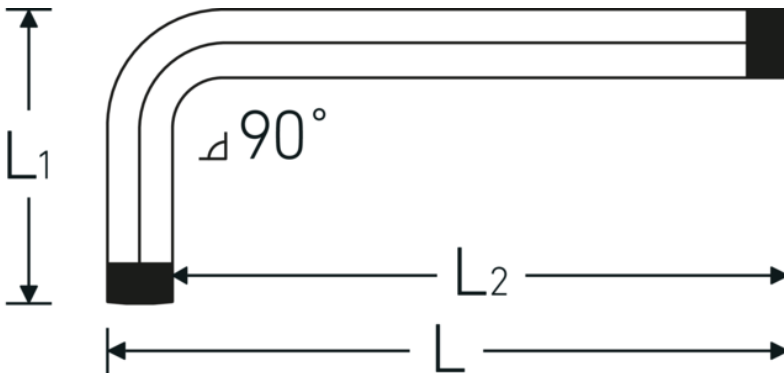

Hex keys for TORX® screws

10766

Product no. **43223030**
 GTIN **4018754332632**
 Model **10766 T30**
WINKELSCHRAUBENDREHER
TORX

Label. Hex keys for TORX® screws L.24mm x 70mm

Features.

- for inside TORX® screws
- Chrome Vanadium, chrome plated

Technical Drawing.

Technical Attributes.

Drive profile	TORX®
Size of output profile	T30
L1	24 mm
L2	70 mm

Logistics data.

Depth mm (IFS)	111
Width mm (IFS)	6
Height mm (IFS)	6
Length (packed, mm)	170
Width (packed, mm)	100
Height (packed, mm)	7
Volume (packed, dm ³)	0.119 dm ³

Product no.	43223030
Weight (gross, kg)	0,284
Weight PAP (kg)	0,000
Weight PVC (kg)	0,004
GTIN	4018754332632
Country of origin AWR	GERMANY
Region of origin	Nordrhein-Westfalen
WEEE/ElektroG	nicht ear-pflichtig
Customs tariff no.	82054000
Packing standard	10
Weight	20 g

Variants.

Product no.	Model no. (ERP)	Description	GTIN
43223008	10766 T8 WINKELSCHRAUBENDREHER TORX	Hex keys for TORX® screws L.16mm x 44mm	4018754332564
43223009	10766 T9 WINKELSCHRAUBENDREHER TORX	Hex keys for TORX® screws L.16mm x 48mm	4018754332571
43223010	10766 T10 WINKELSCHRAUBENDREHER TORX	Hex keys for TORX® screws L.17mm x 51mm	4018754332588
43223015	10766 T15 WINKELSCHRAUBENDREHER TORX	Hex keys for TORX® screws L.18mm x 54mm	4018754332595
43223020	10766 T20 WINKELSCHRAUBENDREHER TORX	Hex keys for TORX® screws L.19mm x 57mm	4018754332601
43223025	10766 T25 WINKELSCHRAUBENDREHER TORX	Hex keys for TORX® screws L.20mm x 60mm	4018754332618
43223027	10766 T27 WINKELSCHRAUBENDREHER TORX	Hex keys for TORX® screws L.21mm x 64mm	4018754332625
43223030	10766 T30 WINKELSCHRAUBENDREHER TORX	Hex keys for TORX® screws L.24mm x 70mm	4018754332632
43223040	10766 T40 WINKELSCHRAUBENDREHER TORX	Hex keys for TORX® screws L.26mm x 76mm	4018754332649