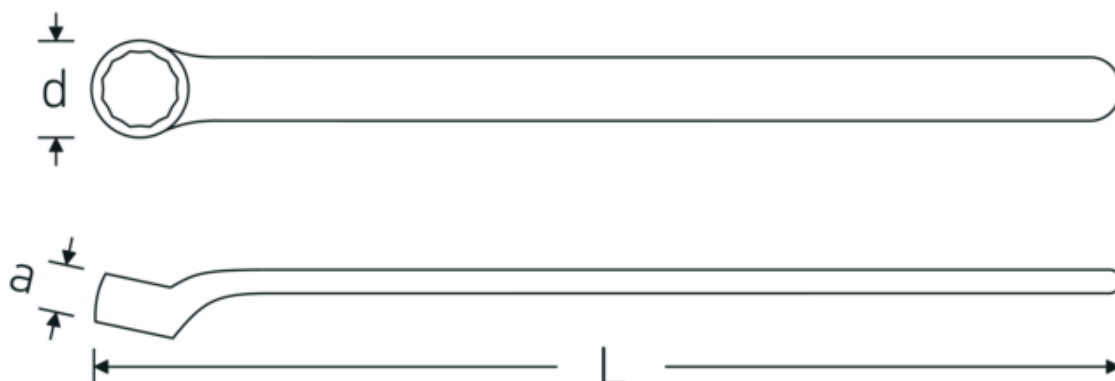

VDE special ring spanner

12161 VDE

Product no. **44190022**
GTIN **4018754254071**
Model **12161 VDE 22**

Label.

VDE special ring spanner Spanner size 22mm

Features.

- Chrome Alloy Steel, chrome plated
- VDE insulated up to 1000 V
- DIN EN 60900
- IEC 900 certified up to AC/1000V

Technologies and features.

Anti-Slip-Drive

The special AS-Drive profile makes high force transmission to the flats of screws and bolts possible without damaging them. This also prevents stripping of the screw head.

Thin-walled rings

The thin wall diameter of our rings makes it easier to work in confined spaces. The ring sides are taller than standard nuts, which prevents jamming.

Technical Drawing.

Technical Attributes.

a	19 mm
d	36,3 mm
DIN	DIN EN 60900
Length mm (L)	254,2 mm
Spanner size 1 [mm]	22 mm

Logistics data.

Depth mm (IFS)	255
Width mm (IFS)	35
Height mm (IFS)	15
Length (packed, mm)	300
Width (packed, mm)	100
Height (packed, mm)	20
Volume (packed, dm ³)	0.6 dm ³
Product no.	44190022
Weight (gross, kg)	0,250
Weight PAP (kg)	0,000
Weight PVC (kg)	0,000
GTIN	4018754254071
Country of origin AWR	GERMANY
Region of origin	Nordrhein-Westfalen
WEEE/ElektroG	nicht ear-pflichtig
Customs tariff no.	82041100
Packing standard	1
Weight	238 g