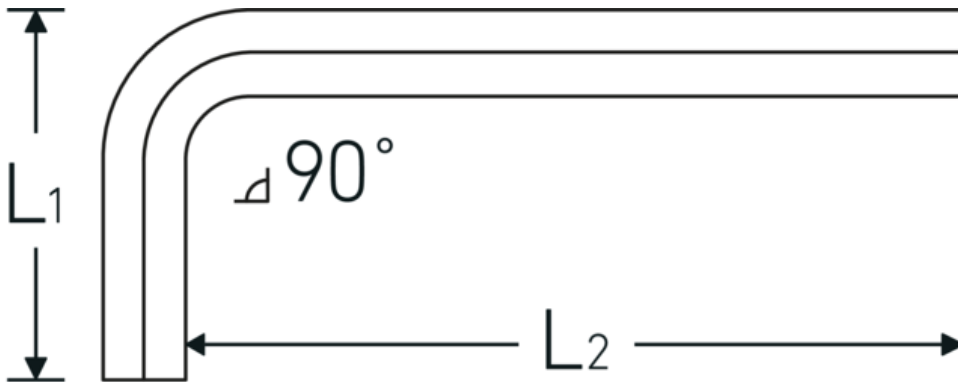

Hex key for socket head screws

10760aCV

Product no. **43550018**
GTIN **4018754029471**
Model **10760 ACV 9/32**

Label. Hex key for socket head screws Hex drive 9/32 L.35mm x 95mm

Features.

- for socket head screws
- Chrome Vanadium, nickel-plated (0.028; 0.035; 0.050", gunmetal finish)

Technical Drawing.

Technical Attributes.

Drive profile	Hex
External hex drive (inch)	9/32
L1	35 mm
L2	95 mm
Length mm (L)	105 mm

Logistics data.

Depth mm (IFS)	105
Width mm (IFS)	43
Height mm (IFS)	8
Length (packed, mm)	150
Width (packed, mm)	65
Height (packed, mm)	25
Volume (packed, dm3)	0.24375 dm3

Product no.	43550018
Weight (gross, kg)	0,450
Weight PAP (kg)	0,000
Weight PVC (kg)	0,006
GTIN	4018754029471
Country of origin AWR	GERMANY
Region of origin	Hessen
WEEE/ElektroG	nicht ear-pflichtig
Customs tariff no.	82054000
Packing standard	10
Weight	45 g