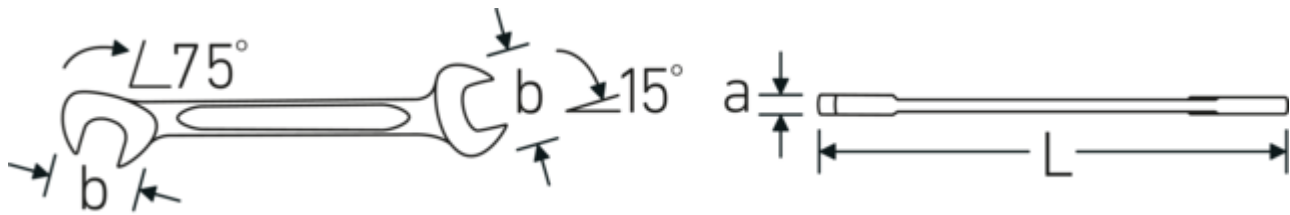

#### Double-T profile

Our combination and ring spanners have an additional recess in the middle of the tool. Similar to the principle of a double T-beam, this provides a tremendous load capacity and maximum strength whilst reducing weight.

#### Offset Shaft Design

Our spanners are specially designed with additional reinforcement in the load zones where the greatest amount of force is transmitted - namely where the jaw meets the shank - in order to prevent deformation.

## Technical Attributes.

a	2 mm
Width mm (b)	10.5 mm
Length mm (L)	70 mm
Jaw angle	15/75 °
Spanner size 1 [mm]	3.2 mm
Spanner size 2 [mm]	3.2 mm

## Logistics data.

Depth mm (IFS)	70
Width mm (IFS)	11
Height mm (IFS)	2
Length (packed, mm)	90
Width (packed, mm)	40
Height (packed, mm)	7
Volume (packed, dm <sup>3</sup> )	0.0252 dm <sup>3</sup>
Product no.	40063232
Weight (gross, kg)	0,053
Weight PAP (kg)	0,000
Weight PVC (kg)	0,002
GTIN	4018754018673
Country of origin AWR	GERMANY
Region of origin	Nordrhein-Westfalen
WEEE/ElektroG	nicht ear-pflichtig
Customs tariff no.	82041100
Packing standard	10
Weight	5 g