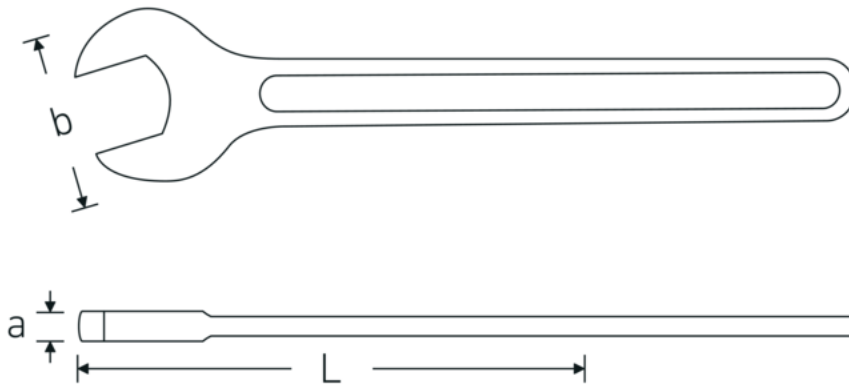

Open-ended wrench, metric

4004

Product no. **40040600**
GTIN **4018754018390**
Model **4004 60**

Label. Open-ended wrench Wrench size 60mm L.492mm

Technical Drawing.

Technical Attributes.

a	18 mm
Width mm (b)	122 mm
DIN	DIN 894
Length mm (L)	492 mm
Wrench width 1 [mm]	60 mm

Logistics data.

Depth mm (IFS)	492
Width mm (IFS)	121
Height mm (IFS)	19
Length (packed, mm)	492
Width (packed, mm)	121
Height (packed, mm)	19
Volume (packed, dm3)	1.131108 dm3
Product no.	40040600
Weight (gross, kg)	1,410

Variants.

Product no.	Model no. (ERP)	Description	GTIN
40040240	4004 24	Open-ended wrench Wrench size 24mm L.215mm	4018754018307
40040270	4004 27	Open-ended wrench Wrench size 27mm L.238mm	4018754018314
40040300	4004 30	Open-ended wrench Wrench size 30mm L.261mm	4018754018321
40040320	4004 32	Open-ended wrench Wrench size 32mm L.273mm	4018754018338
40040360	4004 36	Open-ended wrench Wrench size 36mm L.300mm	4018754018345
40040410	4004 41	Open-ended wrench Wrench size 41mm L.335mm	4018754018352
40040460	4004 46	Open-ended wrench Wrench size 46mm L.369mm	4018754018369
40040500	4004 50	Open-ended wrench Wrench size 50mm L.412mm	4018754018376
40040550	4004 55	Open-ended wrench Wrench size 55mm L.457mm	4018754018383
40040600	4004 60	Open-ended wrench Wrench size 60mm L.492mm	4018754018390
40040650	4004 65	Open-ended wrench Wrench size 65mm L.528mm	4018754018406
40040700	4004 70	Open-ended wrench Wrench size 70mm L.572mm	4018754018413
40040750	4004 75	Open-ended wrench Wrench size 75mm L.608mm	4018754018420
40040800	4004 80	Open-ended wrench Wrench size 80mm L.645mm	4018754018437
40040850	4004 85	Open-ended wrench Wrench size 85mm L.690mm	4018754018444