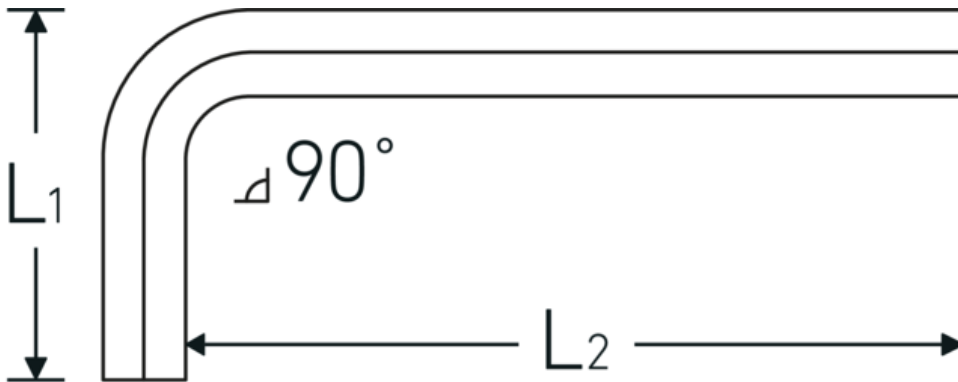

Hex key for socket head screws

10760aCV

Product no. **43550010**
GTIN **4018754029433**
Model **10760 ACV 5/32**

Label. Hex key for socket head screws Hex drive 5/32 L.25mm x 65mm

Features.

- for socket head screws
- Chrome Vanadium, nickel-plated (0.028; 0.035; 0.050", gunmetal finish)

Technical Drawing.

Technical Attributes.

Drive profile	Hex
External hex drive (inch)	5/32
L1	25 mm
L2	65 mm
Length mm (L)	73 mm

Logistics data.

Depth mm (IFS)	73
Width mm (IFS)	29
Height mm (IFS)	5
Length (packed, mm)	90
Width (packed, mm)	50
Height (packed, mm)	16
Volume (packed, dm ³)	0.072 dm ³

Product no.	43550010
Weight (gross, kg)	0,100
Weight PAP (kg)	0,000
Weight PVC (kg)	0,003
GTIN	4018754029433
Country of origin AWR	GERMANY
Region of origin	Hessen
WEEE/ElektroG	nicht ear-pflichtig
Customs tariff no.	82054000
Packing standard	10
Weight	10 g