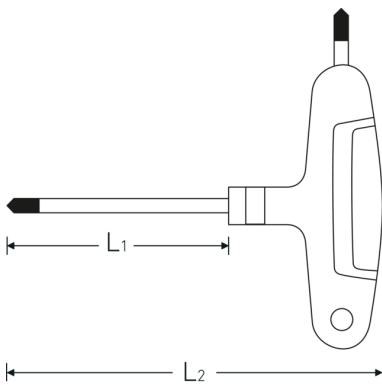

TORX® screwdriver

10769

Product no. 43293010
GTIN 4018754319459
Model 10769 T10

Label. TORX® screwdriver T10 L.100mm

- Features.**
- with 3-component T-handle
 - for inner TORX® screws
 - with two outputs
 - Chrome vanadium, matt chrome-plated
 - black tip
 - with two outputs

Technical Drawing.

Technical Attributes.

Drive profile	TORX®
Size of output profile	T10
L1	100 mm
L2	116 mm

Logistics data.

Depth mm (IFS)	126
Width mm (IFS)	110
Height mm (IFS)	22
Length (packed, mm)	410

Width (packed, mm)	200
Height (packed, mm)	23
Volume (packed, dm3)	1.886 dm3
Product no.	43293010
Weight (gross, kg)	0,416
Weight PAP (kg)	0,000
Weight PVC (kg)	0,016
GTIN	4018754319459
Country of origin AWR	GERMANY
Region of origin	Nordrhein-Westfalen
WEEE/ElektroG	nicht ear-pflichtig
Customs tariff no.	82054000
Packing standard	10
Weight	14 g

Variants.

Product no.	Model no. (ERP)	Description	GTIN
43293008	10769 T8	TORX® screwdriver T8 L.80mm	4018754324477
43293009	10769 T9	TORX® screwdriver T9 L.80mm	4018754319442
43293010	10769 T10	TORX® screwdriver T10 L.100mm	4018754319459
43293015	10769 T15	TORX® screwdriver T15 L.100mm	4018754319466
43293020	10769 T20	TORX® screwdriver T20 L.100mm	4018754319473
43293025	10769 T25	TORX® screwdriver T25 L.110mm	4018754319480
43293027	10769 T27	TORX® screwdriver T27 L.110mm	4018754319497
43293030	10769 T30	TORX® screwdriver T30 L.130mm	4018754319503
43293040	10769 T40	TORX® screwdriver T40 L.130mm	4018754319510
43293045	10769 T45	TORX® screwdriver T45 L.130mm	4018754324484
43293050	10769 T50	TORX® screwdriver T50 L.130mm	4018754319527