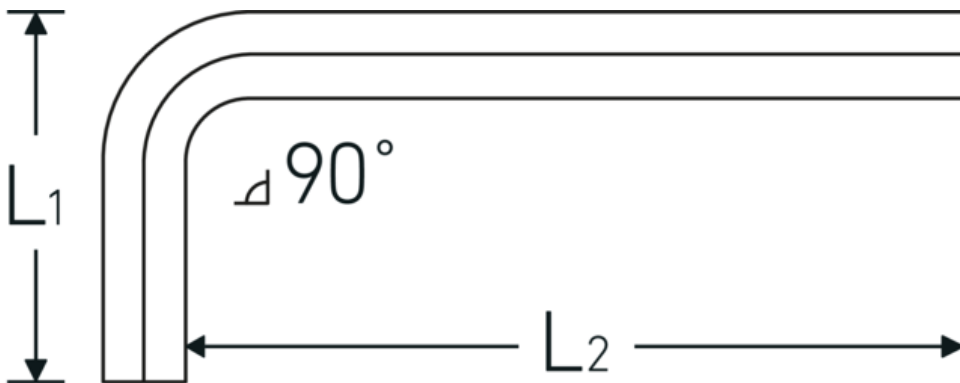

Hex key L-wrench

10760a

Product no. **43553036**
 GTIN **4018754332397**
 Model **10760a 5/8**
WINKELSCHRAUBENDREHER
SECHSKANT

Label.

Hex key L-wrench screwdriver Hex drive 5/8 L.59mm x 160mm

Technical Drawing.

Technical Attributes.

Drive profile	hex
External hex drive (inch)	5/8
L1	59 mm
L2	160 mm

Logistics data.

Depth mm (IFS)	171
Width mm (IFS)	73
Height mm (IFS)	18
Length (packed, mm)	260
Width (packed, mm)	150
Height (packed, mm)	19
Volume (packed, dm ³)	0.741 dm ³
Product no.	43553036
Weight (gross, kg)	1,850

Weight PAP (kg)	0,000
Weight PVC (kg)	0,008
GTIN	4018754332397
Country of origin AWR	GERMANY
Region of origin	Nordrhein-Westfalen
WEEE/ElektroG	nicht ear-pflichtig
Customs tariff no.	82054000
Packing standard	5
Weight	380 g