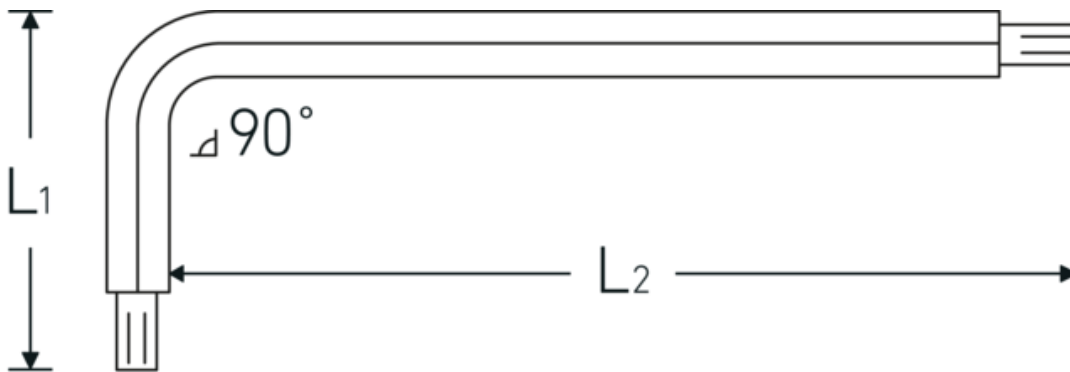

Hex key with ball end for socket head bolts

10767

Product no. **43263015**
GTIN **4018754332762**
Model **10767 1.5 KUGELKOPF-
WINKELSCHRAUBENDREHER
SECHSKANT**

Label.

Hex key with ball end for socket head bolts Hex drive 1,5mm L.14mm x 89mm

Technical Drawing.

Technical Attributes.

Drive profile	hex
External hex drive (mm)	1,5 mm
L1	14 mm
L2	89 mm

Logistics data.

Depth mm (IFS)	91
Width mm (IFS)	14
Height mm (IFS)	2
Length (packed, mm)	91
Width (packed, mm)	14
Height (packed, mm)	2
Volume (packed, dm ³)	0.002548 dm ³
Product no.	43263015
Weight (gross, kg)	0,002