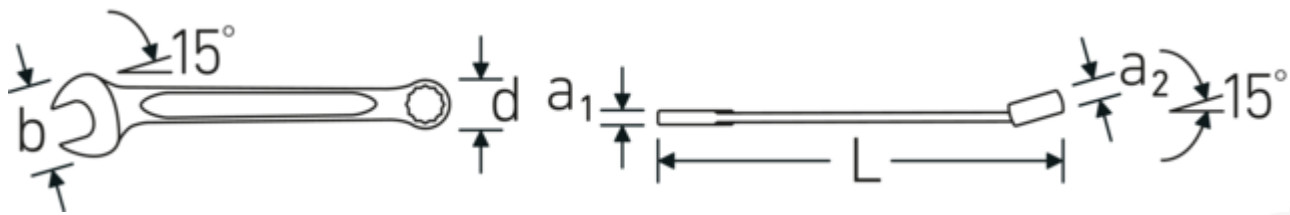

Anti-Slip-Drive

The special AS-Drive profile makes high force transmission to the flats of screws and bolts possible without damaging them. This also prevents stripping of the screw head.

Thin-walled rings

The thin wall diameter of our rings makes it easier to work in confined spaces. The ring sides are taller than standard nuts, which prevents jamming.

Technical Drawing.

Technical Attributes.

a1	9,4 mm
a2	16,5 mm
Drive profile	bi-hex AS-Drive®
Width mm (b)	70 mm
d	45,8 mm
DIN	DIN 3113 Form A / ISO 7738 Form A
Length mm (L)	360 mm
Jaw angle	15 °
Surface	chrome-plated
Spanner size 1 [mm]	32 mm
Ring position	15 °
Spanner size 2 [mm]	32 mm
t	5 mm