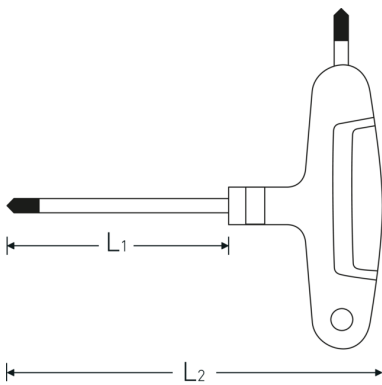

TORX® screwdriver

10769

Product no. **43293027**
GTIN **4018754319497**
Model **10769 T27**

Label. TORX® screwdriver T27 L.110mm

- Features.**
- with 3-component T-handle
 - for inner TORX® screws
 - with two outputs
 - Chrome vanadium, matt chrome-plated
 - black tip
 - with two outputs

Technical Drawing.

Technical Attributes.

Drive profile	TORX®
Size of output profile	T27
L1	110 mm
L2	135 mm

Logistics data.

Depth mm (IFS)	137
Width mm (IFS)	110
Height mm (IFS)	22
Length (packed, mm)	410

Width (packed, mm)	200
Height (packed, mm)	45
Volume (packed, dm3)	3.69 dm3
Product no.	43293027
Weight (gross, kg)	0,638
Weight PAP (kg)	0,000
Weight PVC (kg)	0,016
GTIN	4018754319497
Country of origin AWR	GERMANY
Region of origin	Nordrhein-Westfalen
WEEE/ElektroG	nicht ear-pflichtig
Customs tariff no.	82054000
Packing standard	10
Weight	49 g

Variants.

Product no.	Model no. (ERP)	Description	GTIN
43293008	10769 T8	TORX® screwdriver T8 L.80mm	4018754324477
43293009	10769 T9	TORX® screwdriver T9 L.80mm	4018754319442
43293010	10769 T10	TORX® screwdriver T10 L.100mm	4018754319459
43293015	10769 T15	TORX® screwdriver T15 L.100mm	4018754319466
43293020	10769 T20	TORX® screwdriver T20 L.100mm	4018754319473
43293025	10769 T25	TORX® screwdriver T25 L.110mm	4018754319480
43293027	10769 T27	TORX® screwdriver T27 L.110mm	4018754319497
43293030	10769 T30	TORX® screwdriver T30 L.130mm	4018754319503
43293040	10769 T40	TORX® screwdriver T40 L.130mm	4018754319510
43293045	10769 T45	TORX® screwdriver T45 L.130mm	4018754324484
43293050	10769 T50	TORX® screwdriver T50 L.130mm	4018754319527