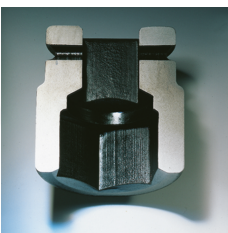

IMPACT sockets TORX® 1/2"

2308TX

Product no. **23080010**
GTIN **4018754015276**
Model **2308TX IMP E 10**

Label. IMPACT socket 1/2 " E10 L.38mm

- Features.**
- for external TORX® screws
 - 1/2" internal square drive
 - Chrome Alloy Steel, gunmetal finish

Product highlights.

Powerful and resilient.

The sockets are made from high-quality Chrome Alloy Steel. They are hardened in oil to prevent stress and distortion.

Optimised functionality.

All IMPACT sockets have a through cross hole for the connecting pin and a deep groove for the rubber locking ring. The locking pin is not stressed during use.

High fitting accuracy.

The high fitting accuracy due to tight tolerances guarantees optimum, backlash-free transmission of forces to the socket.

Technical Drawing.

Technical Attributes.

Drive profile	TORX®
TORX® drive profile (mm)	9,4 mm
Internal square drive (inch)	1/2 "
d1	14 mm
d2	25 mm
Size of output profile	E10
Length mm (L)	38 mm