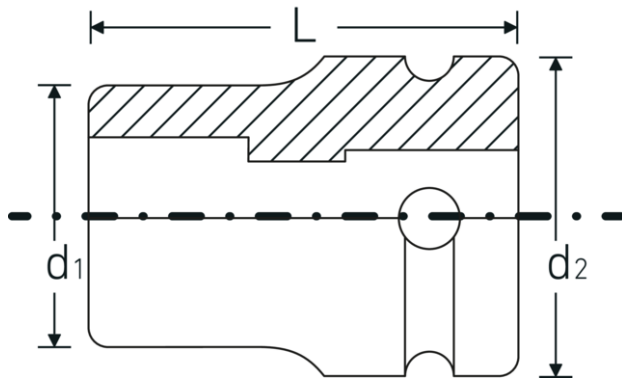

IMPACT sockets TORX® 1/2"

2308TX

Product no. **23080010**
GTIN **4018754015276**
Model **2308TX IMP E 10**

Label. IMPACT socket 1/2 " E10 L.38mm

- Features.**
- for external TORX® screws
 - 1/2" internal square drive
 - Chrome Alloy Steel, gunmetal finish

Product highlights.

Powerful and resilient.

The sockets are made from high-quality Chrome Alloy Steel. They are hardened in oil to prevent stress and distortion.

Optimised functionality.

All IMPACT sockets have a through cross hole for the connecting pin and a deep groove for the rubber locking ring. The locking pin is not stressed during use.

High fitting accuracy.

The high fitting accuracy due to tight tolerances guarantees optimum, backlash-free transmission of forces to the socket.

Technical Drawing.

Technical Attributes.

Drive profile	TORX®
TORX® drive profile (mm)	9,4 mm
Internal square drive (inch)	1/2 "
d1	14 mm
d2	25 mm
Size of output profile	E10
Length mm (L)	38 mm

Logistics data.

Depth mm (IFS)	38
Width mm (IFS)	25
Height mm (IFS)	25
WEEE/ElektroG	nicht ear-pflichtig
Length (packed, mm)	150
Width (packed, mm)	70
Height (packed, mm)	45
Volume (packed, dm3)	0.4725 dm3
Product no.	23080010
Weight (gross, kg)	0,670
Weight PAP (kg)	0,000
Weight PVC (kg)	0,007
GTIN	4018754015276
Country of origin AWR	GERMANY
Region of origin	Nordrhein-Westfalen
Customs tariff no.	82042000
Packing standard	10
Weight	67 g