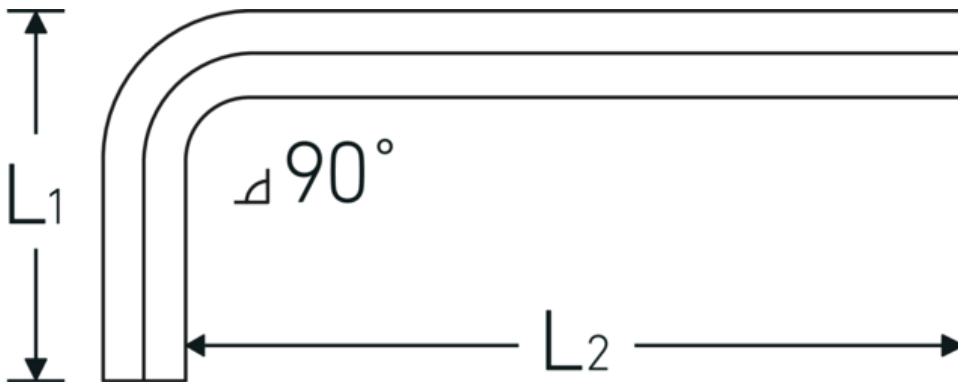

Hex key for socket head screws

10760

Product no. **43153027**
 GTIN **4018754332243**
 Model **10760 27**
WINKELSCHRAUBENDREHER
SECHSKANT

Label. Hex key for socket head screws Hex drive 27mm L.100mm x 250mm

- Features.**
- DIN ISO 2936
 - for cap head screws
 - chrome vanadium, nickel-plated
 - 0.9 mm gunmetal finish

Technical Drawing.

Technical Attributes.

Drive profile	Hexagonal
External hex drive (mm)	27 mm
DIN	DIN ISO 2936
L1	100 mm
L2	250 mm

Logistics data.

Depth mm (IFS)	275
Width mm (IFS)	125
Height mm (IFS)	31
Length (packed, mm)	410
Width (packed, mm)	200

Height (packed, mm)	32
Volume (packed, dm³)	2.624 dm ³
Product no.	43153027
Weight (gross, kg)	1,752
Weight PAP (kg)	0,000
Weight PVC (kg)	0,016
GTIN	4018754332243
Country of origin AWR	GERMANY
Region of origin	Nordrhein-Westfalen
WEEE/ElektroG	nicht ear-pflichtig
Customs tariff no.	82054000
Packing standard	1
Weight	1692 g