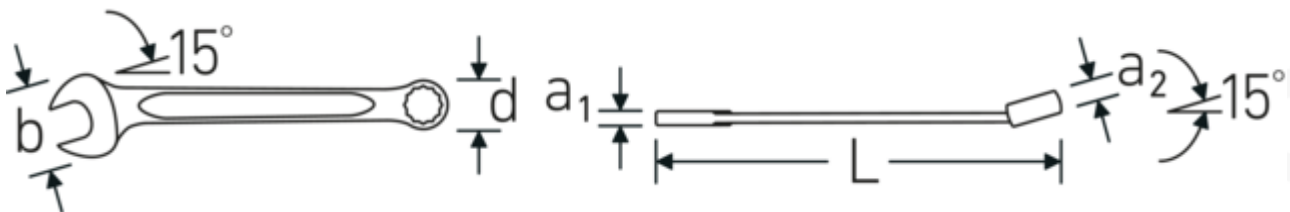

Technical Drawing.

Technical Attributes.

a1	14 mm
a2	21 mm
Width mm (b)	103 mm
d	68,4 mm
DIN	DIN 3113 Form A / ISO 7738 Form A

Logistics data.

Depth mm (IFS)	529
Width mm (IFS)	101
Height mm (IFS)	38
Length (packed, mm)	530
Width (packed, mm)	102