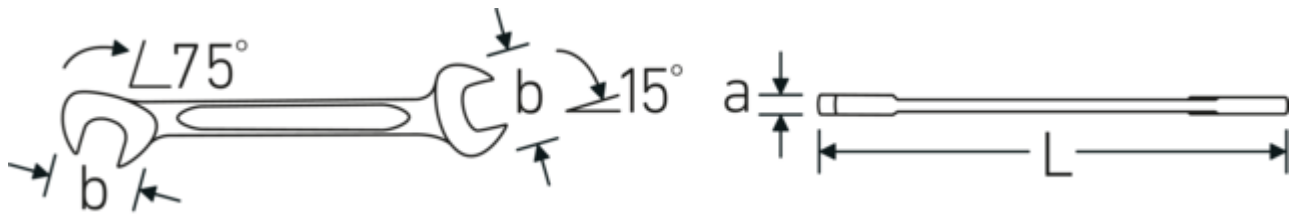

Small double-open ended spanner ELECTRIC, metric

ELECTRIC 12

Product no. **40061414**
GTIN **4018754018659**
Model **ELECTRIC 12 14**

Label.

Double open-ended spanner, small Spanner size 14 mm L.131mm

Features.

Technologies and features.

Double-T profile

Our combination and ring spanners have an additional recess in the middle of the tool. Similar to the principle of a double T-beam, this provides a tremendous load capacity and maximum strength whilst reducing weight.

Offset Shaft Design

Our spanners are specially designed with additional reinforcement in the load zones where the greatest amount of force is transmitted - namely where the jaw meets the shank - in order to prevent deformation.

Technical Drawing.

Technical Attributes.

a	3 mm
Width mm (b)	28.3 mm
Length mm (L)	131 mm
Jaw angle	15/75 °
Spanner size 1 [mm]	14 mm
Spanner size 2 [mm]	14 mm

Logistics data.

Depth mm (IFS)	131
Width mm (IFS)	29
Height mm (IFS)	3
Length (packed, mm)	140
Width (packed, mm)	70
Height (packed, mm)	20
Volume (packed, dm ³)	0.196 dm ³
Product no.	40061414
Weight (gross, kg)	0,365
Weight PAP (kg)	0,000
Weight PVC (kg)	0,004
GTIN	4018754018659
Country of origin AWR	GERMANY
Region of origin	Nordrhein-Westfalen
WEEE/ElektroG	nicht ear-pflichtig
Customs tariff no.	82041100
Packing standard	10
Weight	36 g