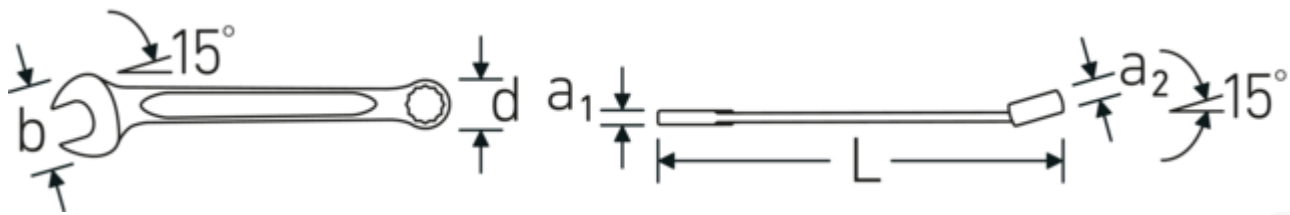

Anti-Slip-Drive

The special AS-Drive profile makes high force transmission to the flats of screws and bolts possible without damaging them. This also prevents stripping of the screw head.

Thin-walled rings

The thin wall diameter of our rings makes it easier to work in confined spaces. The ring sides are taller than standard nuts, which prevents jamming.

Technical Drawing.

Technical Attributes.

a1	4,8 mm
a2	8 mm
Drive profile	bi-hex AS-Drive®
Width mm (b)	26 mm
d	16,4 mm
DIN	DIN 3113 Form A / ISO 7738 Form A
Length mm (L)	135 mm
Jaw angle	15 °
Surface	chrome-plated
Spanner size 1 [mm]	11 mm
Ring position	15 °
Spanner size 2 [mm]	11 mm
t	10 mm