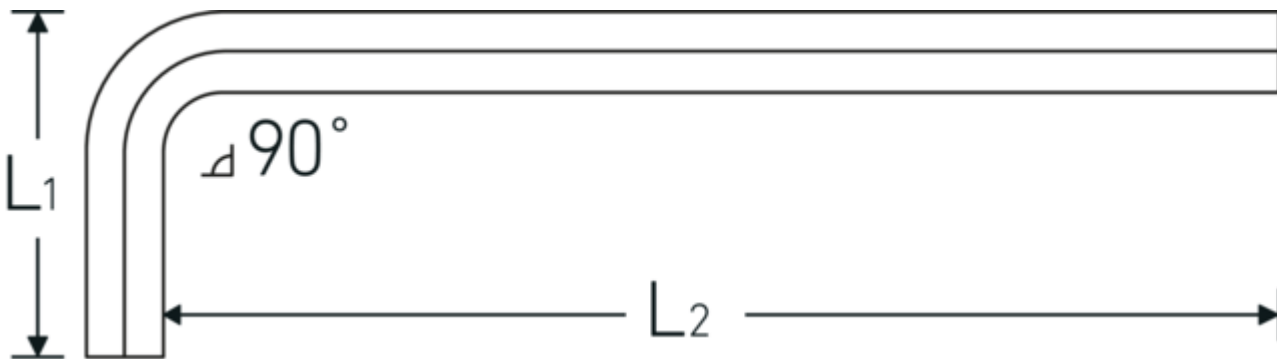

### Label.

Hex key for socket head bolts Hex drive 14mm L.56mm x 280mm

### Technical Attributes.

External hex drive (mm)	14 mm
DIN	DIN ISO 2936
L1	56 mm
L2	280 mm

### Logistics data.

Depth mm (IFS)	290
Width mm (IFS)	68
Height mm (IFS)	16
Length (packed, mm)	410
Width (packed, mm)	200
Height (packed, mm)	17
Volume (packed, dm <sup>3</sup> )	1.394 dm <sup>3</sup>
Product no.	43213014
Weight (gross, kg)	2,198
Weight PAP (kg)	0,000