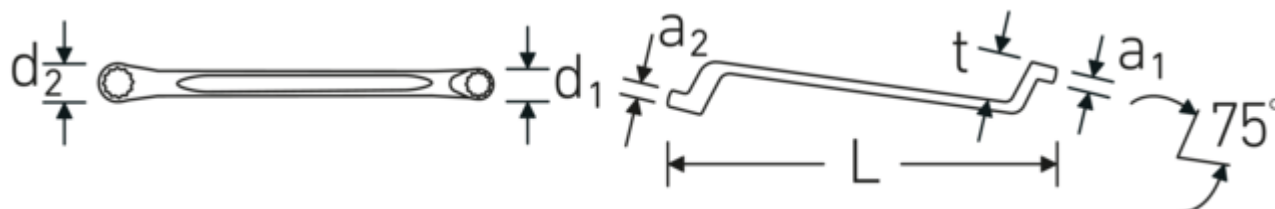

A special manufacturing process makes thin-walled rings possible – primarily for slightly lower-lying screw connections.

Manufactured from durable chrome-alloy steel for a long service life and resistance to wear.

Technologies and features.

Anti-Slip-Drive

The special AS-Drive profile makes high force transmission to the flats of screws and bolts possible without damaging them. This also prevents stripping of the screw head.

Thin-walled rings

The thin wall diameter of our rings makes it easier to work in confined spaces. The ring sides are taller than standard nuts, which prevents jamming.

Technical Drawing.

Technical Attributes.

a1	9 mm
a2	10 mm
Drive profile	bi-hex AS-Drive®
d1	18,6 mm
d2	20 mm
Length mm (L)	220 mm
Spanner size 1 [mm]	12 mm
Ring position	75 °
Spanner size 2 [mm]	13 mm
t	25 mm

Logistics data.

Depth mm (IFS)	228
Width mm (IFS)	22
Height mm (IFS)	28
Length (packed, mm)	250
Width (packed, mm)	80
Height (packed, mm)	46
Volume (packed, dm ³)	0.92 dm ³
Product no.	41041213
Weight (gross, kg)	1,260
Weight PAP (kg)	0,000
Weight PVC (kg)	0,011
GTIN	4018754020867
Country of origin AWR	GERMANY
Region of origin	Nordrhein-Westfalen
WEEE/ElektroG	nicht ear-pflichtig
Customs tariff no.	82041100
Packing standard	10
Weight	126 g