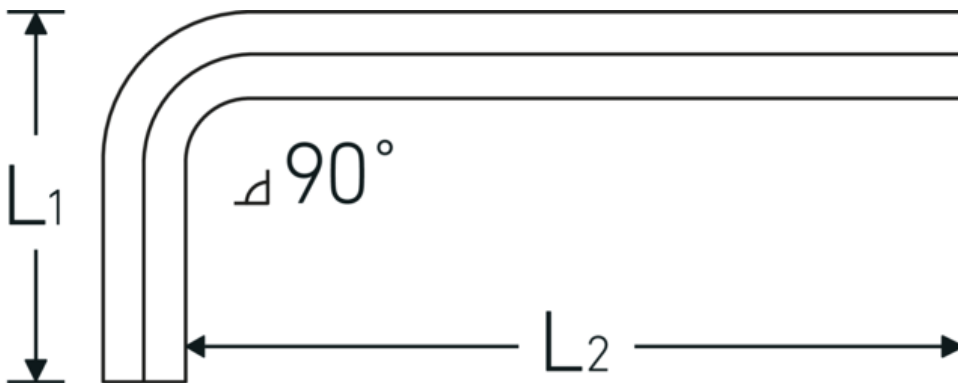

Hex key for socket head bolts

10760

Product no. **43153090**
 GTIN **4018754332069**
 Model **10760 0.9MM 0.035 ZOLL
 WINKELSCHRAUBENDREHER
 SECHSKANT**

Label.

Hex key for hex bolts Hex drive 0,9mm L.11mm x 33mm

Technical Drawing.

Technical Attributes.

Drive profile	hex
External hex drive (mm)	0,9 mm
DIN	DIN ISO 2936
L1	11 mm
L2	33 mm

Logistics data.

Depth mm (IFS)	32
Width mm (IFS)	10
Height mm (IFS)	1
Length (packed, mm)	175
Width (packed, mm)	100
Height (packed, mm)	2
Volume (packed, dm ³)	0.035 dm ³
Product no.	43153090
Weight (gross, kg)	0,006

Weight PAP (kg)	0,000
Weight PVC (kg)	0,004
GTIN	4018754332069
Country of origin AWR	GERMANY
Region of origin	Nordrhein-Westfalen
WEEE/ElektroG	nicht ear-pflichtig
Customs tariff no.	82054000
Packing standard	10
Weight	5 g