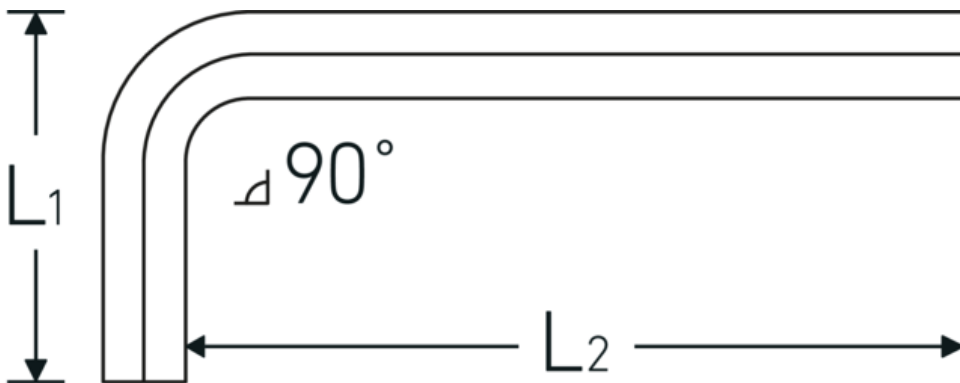

Hex key for socket head bolts

10760CV

Product no. **43150250**
GTIN **4018754027057**
Model **10760 CV 2,5**

Label.

Hex key L-wrench screwdriver Hex drive 2,5mm L.18mm x 56mm

Technical Drawing.

Technical Attributes.

Drive profile	hex
External hex drive (mm)	2,5 mm
DIN	DIN ISO 2936
L1	18 mm
L2	56 mm
Length mm (L)	57 mm

Logistics data.

Depth mm (IFS)	57
Width mm (IFS)	21
Height mm (IFS)	3
Length (packed, mm)	73
Width (packed, mm)	30
Height (packed, mm)	9
Volume (packed, dm ³)	0.01971 dm ³
Product no.	43150250
Weight (gross, kg)	0,033

Weight PAP (kg)	0,000
Weight PVC (kg)	0,002
GTIN	4018754027057
Country of origin AWR	GERMANY
Region of origin	Hessen
WEEE/ElektroG	nicht ear-pflichtig
Customs tariff no.	82054000
Packing standard	10
Weight	3 g