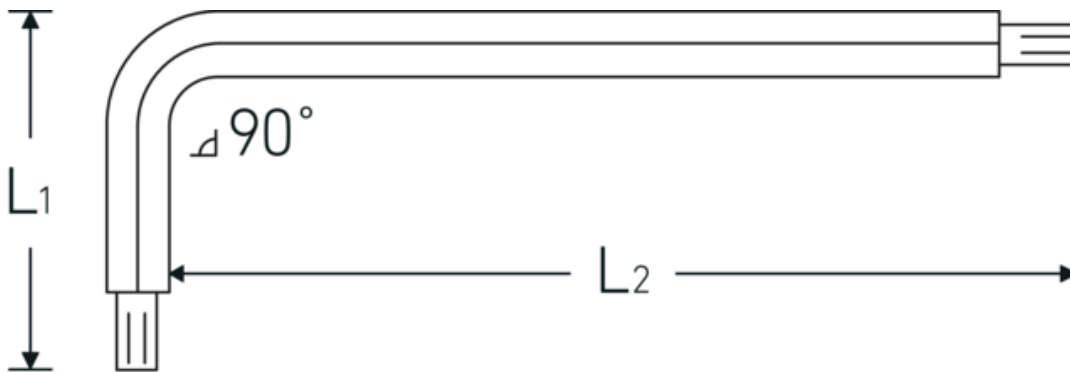

Hex key with ball end for socket head bolts

10767

Product no. **43263130**
 GTIN **4018754332755**
 Model **10767 1.3MM 0.050 ZOLL**
KUGELKOPF-
WINKELSCHRAUBENDREHER
SECHSKANT

Label.

Hex key with ball end for socket head bolts Hex drive 1,3mm L.12mm x 72mm

Technical Drawing.

Technical Attributes.

Drive profile	hex
External hex drive (mm)	1,3 mm
L1	12 mm
L2	72 mm

Logistics data.

Depth mm (IFS)	80
Width mm (IFS)	12
Height mm (IFS)	1
Length (packed, mm)	125
Width (packed, mm)	100
Height (packed, mm)	2
Volume (packed, dm3)	0.025 dm3
Product no.	43263130
Weight (gross, kg)	0,012