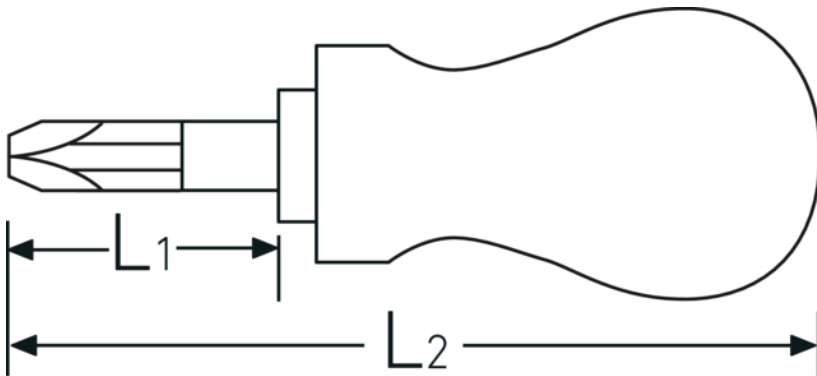

Cross-head screwdriver PZ DRALL®

4744

Product no. **47441002**
 GTIN **4018754030699**
 Model **4744 PZ 2**
Kreuzschlitzschraubendreher

Label.

Cross-head screwdriver PZ DRALL® Size PZ2 L.25mm

Technical Drawing.

Technical Attributes.

Drive profile	POZIDRIV®/SUPADRIV®
DIN	DIN ISO 8764-1, -2, ISO 8764-1, -2
Size of output profile	PZ2
L1	25 mm
L2	80 mm

Logistics data.

Depth mm (IFS)	85
Width mm (IFS)	30
Height mm (IFS)	28
Length (packed, mm)	125
Width (packed, mm)	95
Height (packed, mm)	58
Volume (packed, dm ³)	0.68875 dm ³
Product no.	47441002
Weight (gross, kg)	0,340

Weight PAP (kg)	0,057
Weight PVC (kg)	0,000
GTIN	4018754030699
Country of origin AWR	GERMANY
Region of origin	Nordrhein-Westfalen
WEEE/ElektroG	nicht ear-pflichtig
Customs tariff no.	82054000
Packing standard	10
Weight	34 g