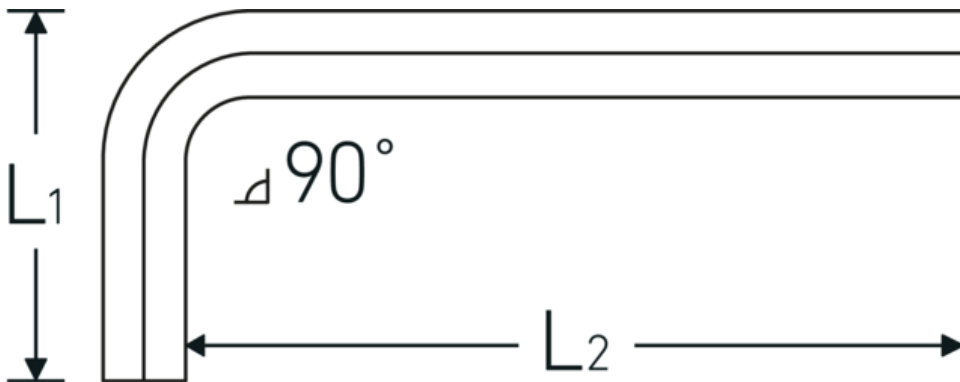

Hex key for socket head screws

10760

Product no. **43153130**
 GTIN **4018754332076**
 Model **10760 1.3MM 0.050 ZOLL
 WINKELSCHRAUBENDREHER
 SECHSKANT**

Label. Hex key for socket head screws Hex drive 1,3mm L.13mm x 41mm

- Features.**
- DIN ISO 2936
 - for cap head screws
 - chrome vanadium, nickel-plated
 - 0.9 mm gunmetal finish

Technical Drawing.

Technical Attributes.

Drive profile	Hexagonal
External hex drive (mm)	1,3 mm
DIN	DIN ISO 2936
L1	13 mm
L2	41 mm

Logistics data.

Depth mm (IFS)	40
Width mm (IFS)	12
Height mm (IFS)	1
Length (packed, mm)	175
Width (packed, mm)	100

Height (packed, mm)	2
Volume (packed, dm³)	0.035 dm ³
Product no.	43153130
Weight (gross, kg)	0,014
Weight PAP (kg)	0,000
Weight PVC (kg)	0,004
GTIN	4018754332076
Country of origin AWR	GERMANY
Region of origin	Nordrhein-Westfalen
WEEE/ElektroG	nicht ear-pflichtig
Customs tariff no.	82041100
Packing standard	10
Weight	7 g