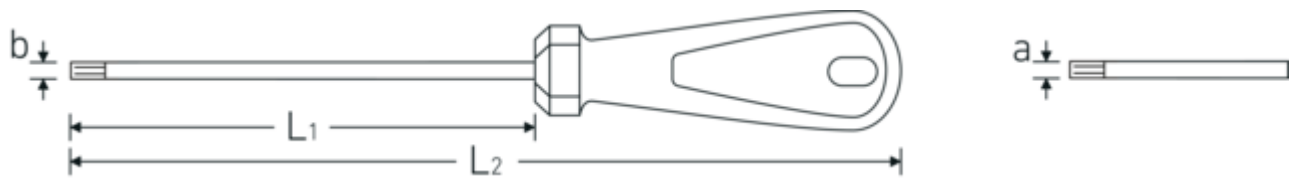

Technical Drawing.

Technical Attributes.

Drive profile	TORX® B0
Size of output profile	T15
L1	80 mm
L2	175 mm

Logistics data.

Depth mm (IFS)	173
Width mm (IFS)	23
Height mm (IFS)	19
Length (packed, mm)	190
Width (packed, mm)	80
Height (packed, mm)	43
Volume (packed, dm3)	0.6536 dm3
Product no.	48560015
Weight (gross, kg)	0,266
Weight PAP (kg)	0,052
Weight PVC (kg)	0,000
GTIN	4018754123230
Country of origin AWR	GERMANY
Region of origin	Nordrhein-Westfalen
WEEE/ElektroG	nicht ear-pflichtig
Customs tariff no.	82054000
Packing standard	5
Weight	52 g